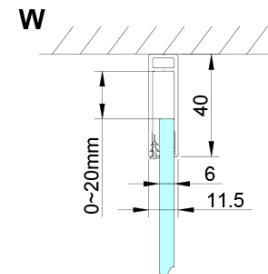

LORO Rectangular screen for corner entry 1000x900 mm

Order code: GN4810-03

Basic information

Brand: Gelco

Series: LORO

Size

Width: 1000 mm

Height: 2000 mm

Depth: 900 mm

Properties

Profile colour: Chrome - polished aluminum

Shape: Rectangular with corner entry

Type of opening: Double pivot door

Opening width: 685 mm

Glass colour: TRANSPARENT glass

Glass finish: Coated glass

Glass thickness: 6 mm

Properties: Frameless design, Opening outside and inside

Weight / Piece: 70.0 kg

Packaging: 2 Piece

Warranty: 2 years

Technical sheet

GN4880/GN4890/GN4810

Model	A	B	C
GN4880	780-800	685	198
GN4890	880-900	685	298
GN4810	980-1000	685	398