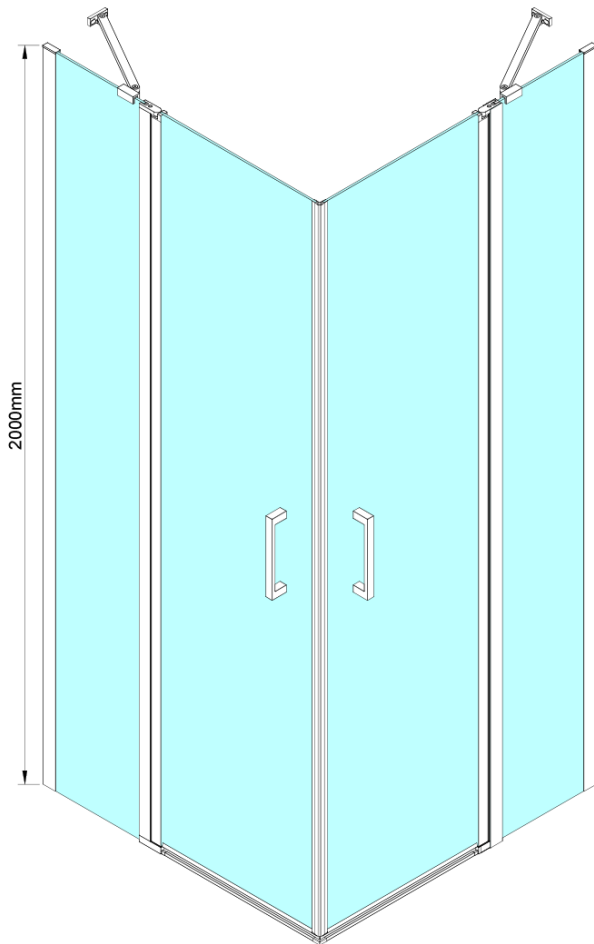

LORO Rectangular screen for corner entry 1000x900 mm

Order code: GN4810-03

Basic information

Brand: Gelco

Series: LORO

Size

Width: 1000 mm

Height: 2000 mm

Depth: 900 mm

Properties

Profile colour: Chrome - polished aluminum

Shape: Rectangular with corner entry

Type of opening: Double pivot door

Opening width: 685 mm

Glass colour: TRANSPARENT glass

Glass finish: Coated glass

Glass thickness: 6 mm

Properties: Frameless design, Opening outside and inside

Weight / Piece: 70.0 kg

Packaging: 2 Piece

Warranty: 2 years

Technical sheet

GN4880/GN4890/GN4810

Model	A	B	C
GN4880	780-800	685	198
GN4890	880-900	685	298
GN4810	980-1000	685	398