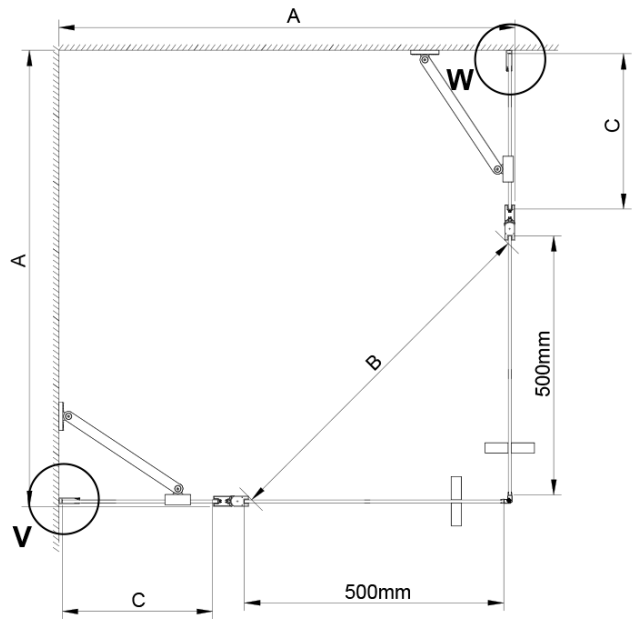

LORO Rectangular screen for corner entry 1000x900 mm

Order code: GN4810-03

Basic information

Brand: Gelco

Series: LORO

Size

Width: 1000 mm

Height: 2000 mm

Depth: 900 mm

Properties

Profile colour: Chrome - polished aluminum

Shape: Rectangular with corner entry

Type of opening: Double pivot door

Opening width: 685 mm

Glass colour: TRANSPARENT glass

Glass finish: Coated glass

Glass thickness: 6 mm

Properties: Frameless design, Opening outside and inside

Weight / Piece: 70.0 kg

Packaging: 2 Piece

Warranty: 2 years

Technical sheet

GN4880/GN4890/GN4810

Model	A	B	C
GN4880	780-800	685	198
GN4890	880-900	685	298
GN4810	980-1000	685	398