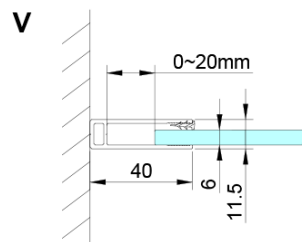

Depth: 900 mm

Properties

Profile colour: Chrome - polished aluminum

Shape: Rectangular with corner entry

Type of opening: Double pivot door

Opening width: 685 mm

Glass colour: TRANSPARENT glass

Glass finish: Coated glass

Glass thickness: 6 mm

Properties: Frameless design, Opening outside and inside

Weight / Piece: 70.0 kg

Packaging: 2 Piece

Warranty: 2 years

Technical sheet

GN4880/GN4890/GN4810

Model	A	B	C
GN4880	780-800	685	198
GN4890	880-900	685	298
GN4810	980-1000	685	398