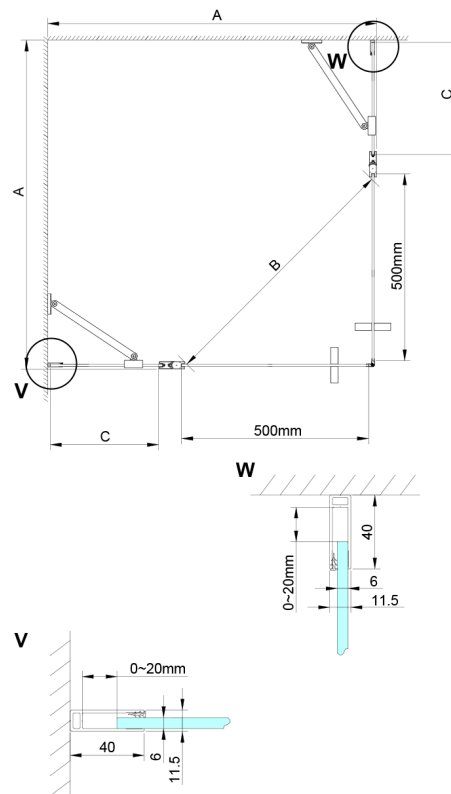

LORO Rectangular screen for corner entry 1000x900 mm

Order code: GN4810-03

Size

Width: 1000 mm
 Height: 2000 mm
 Depth: 900 mm

Properties

Warranty: 2 years

Technical sheet

GN4880/GN4890/GN4810

Model	A	B	C
GN4880	780-800	685	198
GN4890	880-900	685	298
GN4810	980-1000	685	398