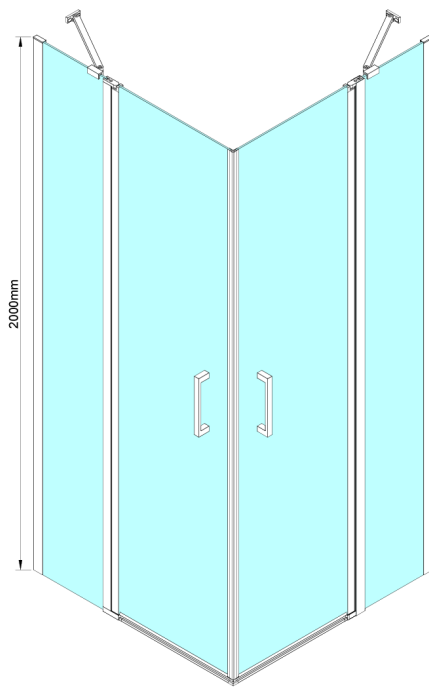

LORO Rectangular screen for corner entry 1000x900 mm

Order code: GN4810-03

Size

Width: 1000 mm
 Height: 2000 mm
 Depth: 900 mm

Properties

Warranty: 2 years

Technical sheet

GN4880/GN4890/GN4810

Model	A	B	C
GN4880	780-800	685	198
GN4890	880-900	685	298
GN4810	980-1000	685	398