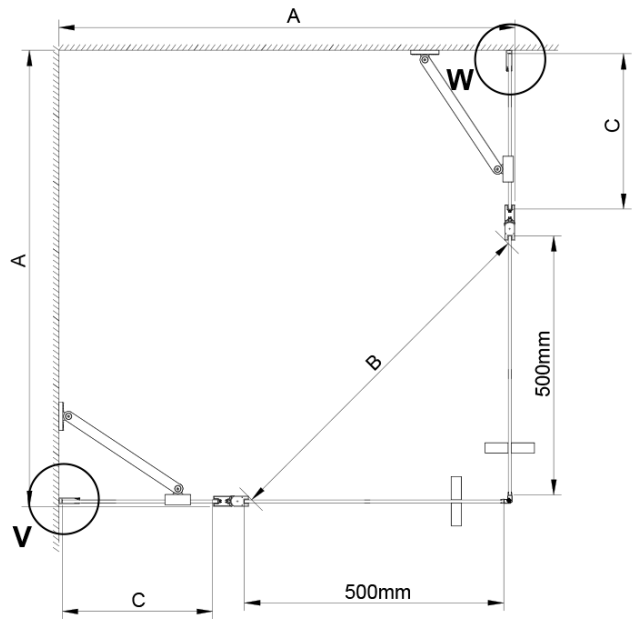

LORO Rectangular screen for corner entry 1000x800 mm

Order code: GN4810-02

Basic information

Brand: Gelco

Series: LORO

Size

Width: 1000 mm

Height: 2000 mm

Depth: 800 mm

Properties

Profile colour: Chrome - polished aluminum

Shape: Rectangular with corner entry

Type of opening: Double pivot door

Opening width: 685 mm

Glass colour: TRANSPARENT glass

Glass finish: Coated glass

Glass thickness: 6 mm

Properties: Frameless design, Opening outside and inside

Weight / Piece: 68.0 kg

Packaging: 2 Piece

Warranty: 2 years

Spare parts

LORO Mounting Kit (Order code: NDGN01)

Technical sheet

GN4880/GN4890/GN4810

Model	A	B	C
GN4880	780-800	685	198
GN4890	880-900	685	298
GN4810	980-1000	685	398