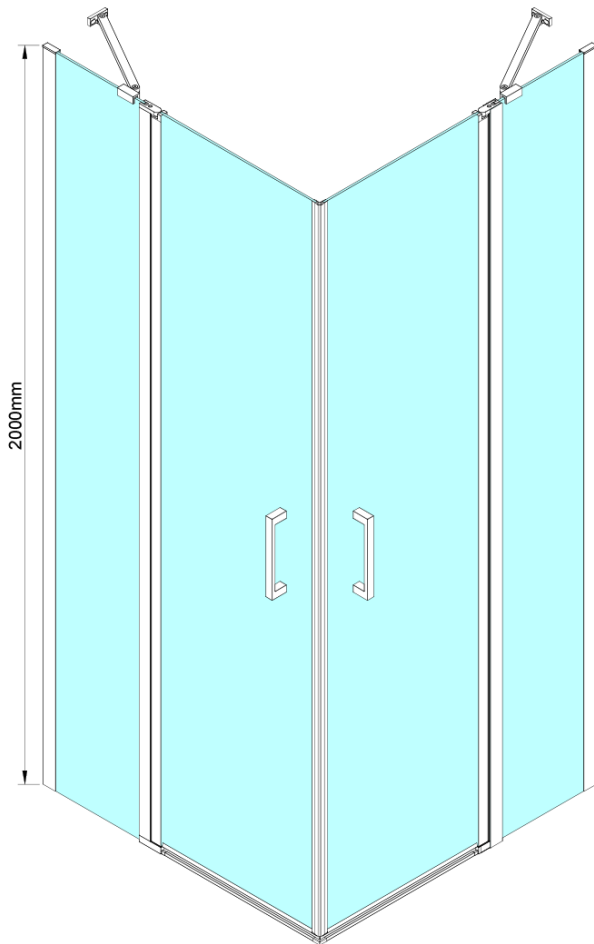

LORO Rectangular screen for corner entry 1000x800 mm

Order code: GN4810-02

Basic information

Brand: Gelco

Series: LORO

Size

Width: 1000 mm

Height: 2000 mm

Depth: 800 mm

Properties

Profile colour: Chrome - polished aluminum

Shape: Rectangular with corner entry

Type of opening: Double pivot door

Opening width: 685 mm

Glass colour: TRANSPARENT glass

Glass finish: Coated glass

Glass thickness: 6 mm

Properties: Frameless design, Opening outside and inside

Weight / Piece: 68.0 kg

Packaging: 2 Piece

Warranty: 2 years

Spare parts

LORO Mounting Kit (Order code: NDGN01)

Technical sheet

GN4880/GN4890/GN4810

Model	A	B	C
GN4880	780-800	685	198
GN4890	880-900	685	298
GN4810	980-1000	685	398