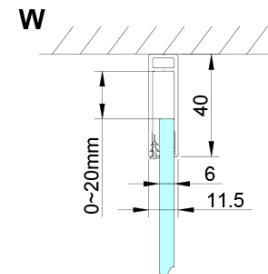

LORO Rectangular screen for corner entry 1000x800 mm

Order code: GN4810-02

Basic information

Brand: Gelco

Series: LORO

Size

Width: 1000 mm

Height: 2000 mm

Depth: 800 mm

Properties

Profile colour: Chrome - polished aluminum

Shape: Rectangular with corner entry

Type of opening: Double pivot door

Opening width: 685 mm

Glass colour: TRANSPARENT glass

Glass finish: Coated glass

Glass thickness: 6 mm

Properties: Frameless design, Opening outside and inside

Weight / Piece: 68.0 kg

Packaging: 2 Piece

Warranty: 2 years

Spare parts

LORO Mounting Kit (Order code: NDGN01)

Technical sheet

GN4880/GN4890/GN4810

Model	A	B	C
GN4880	780-800	685	198
GN4890	880-900	685	298
GN4810	980-1000	685	398