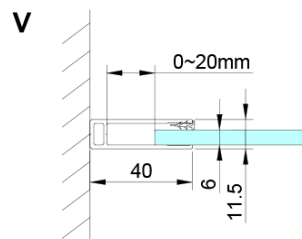

LORO Rectangular screen for corner entry 1000x800 mm

Order code: GN4810-02

Basic information

Brand: Gelco

Series: LORO

Size

Width: 1000 mm

Height: 2000 mm

Depth: 800 mm

Properties

Profile colour: Chrome - polished aluminum

Shape: Rectangular with corner entry

Type of opening: Double pivot door

Opening width: 685 mm

Glass colour: TRANSPARENT glass

Glass finish: Coated glass

Glass thickness: 6 mm

Properties: Frameless design, Opening outside and inside

Weight / Piece: 68.0 kg

Packaging: 2 Piece

Warranty: 2 years

Technical sheet

GN4880/GN4890/GN4810

Model	A	B	C
GN4880	780-800	685	198
GN4890	880-900	685	298
GN4810	980-1000	685	398