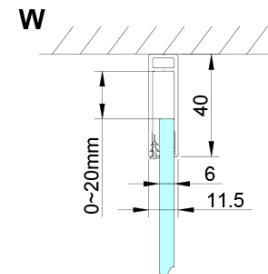

LORO Rectangular screen for corner entry 1000x800 mm

Order code: GN4810-02

Basic information

Brand: Gelco

Series: LORO

Size

Width: 1000 mm

Height: 2000 mm

Depth: 800 mm

Properties

Profile colour: Chrome - polished aluminum

Shape: Rectangular with corner entry

Type of opening: Double pivot door

Opening width: 685 mm

Glass colour: TRANSPARENT glass

Glass finish: Coated glass

Glass thickness: 6 mm

Properties: Frameless design, Opening outside and inside

Weight / Piece: 68.0 kg

Packaging: 2 Piece

Warranty: 2 years

Technical sheet

GN4880/GN4890/GN4810

Model	A	B	C
GN4880	780-800	685	198
GN4890	880-900	685	298
GN4810	980-1000	685	398