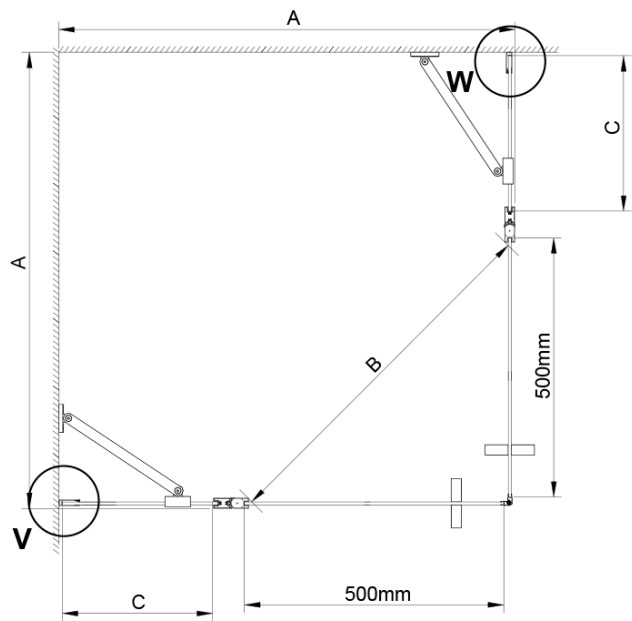

LORO Rectangular screen for corner entry 1000x800 mm

Order code: GN4810-02

Basic information

Brand: Gelco

Series: LORO

Size

Width: 1000 mm

Height: 2000 mm

Depth: 800 mm

Properties

Profile colour: Chrome - polished aluminum

Shape: Rectangular with corner entry

Type of opening: Double pivot door

Opening width: 685 mm

Glass colour: TRANSPARENT glass

Glass finish: Coated glass

Glass thickness: 6 mm

Properties: Frameless design, Opening outside and inside

Weight / Piece: 68.0 kg

Packaging: 2 Piece

Warranty: 2 years

Technical sheet

GN4880/GN4890/GN4810

Model	A	B	C
GN4880	780-800	685	198
GN4890	880-900	685	298
GN4810	980-1000	685	398