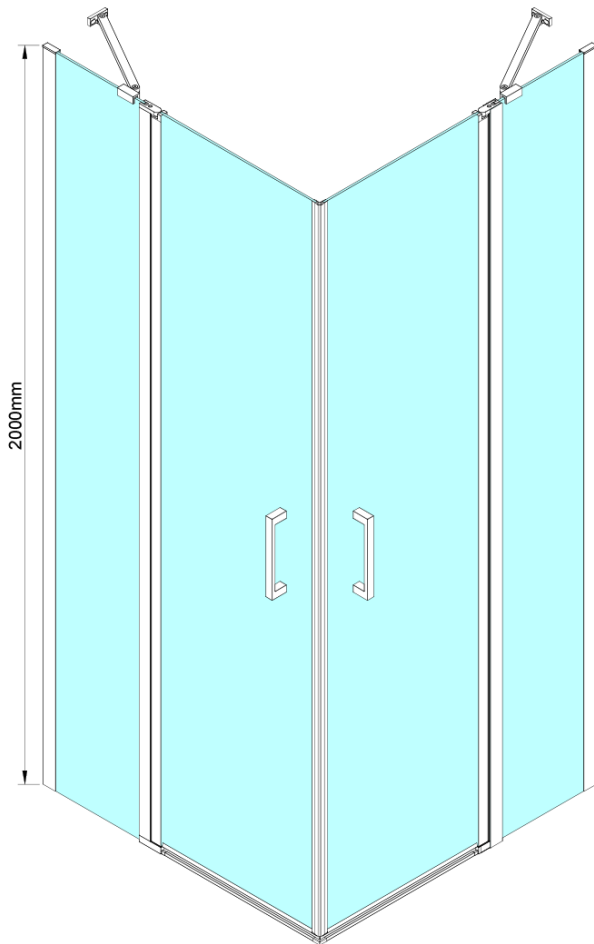

LORO Rectangular screen for corner entry 1000x800 mm

Order code: GN4810-02

Basic information

Brand: Gelco

Series: LORO

Size

Width: 1000 mm

Height: 2000 mm

Depth: 800 mm

Properties

Profile colour: Chrome - polished aluminum

Shape: Rectangular with corner entry

Type of opening: Double pivot door

Opening width: 685 mm

Glass colour: TRANSPARENT glass

Glass finish: Coated glass

Glass thickness: 6 mm

Properties: Frameless design, Opening outside and inside

Weight / Piece: 68.0 kg

Packaging: 2 Piece

Warranty: 2 years

Technical sheet

GN4880/GN4890/GN4810

Model	A	B	C
GN4880	780-800	685	198
GN4890	880-900	685	298
GN4810	980-1000	685	398