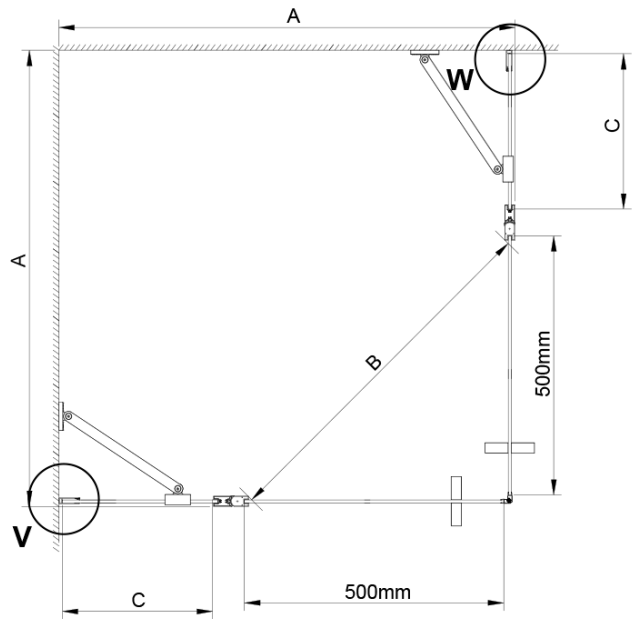

### Size

**Width:** 1000 mm

**Height:** 2000 mm

**Depth:** 800 mm

### Properties

**Profile colour:** Chrome - polished aluminum

**Shape:** Rectangular with corner entry

**Type of opening:** Double pivot door

**Opening width:** 685 mm

**Glass colour:** TRANSPARENT glass

**Glass finish:** Coated glass

**Glass thickness:** 6 mm

**Properties:** Frameless design, Opening outside and inside

**Weight / Piece:** 68.0 kg

**Packaging:** 2 Piece

**Warranty:** 2 years

Technical sheet

GN4880/GN4890/GN4810

Model	A	B	C
GN4880	780-800	685	198
GN4890	880-900	685	298
GN4810	980-1000	685	398