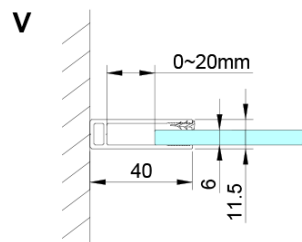

### Size

**Width:** 1000 mm

**Height:** 2000 mm

**Depth:** 800 mm

### Properties

**Profile colour:** Chrome - polished aluminum

**Shape:** Rectangular with corner entry

**Type of opening:** Double pivot door

**Opening width:** 685 mm

**Glass colour:** TRANSPARENT glass

**Glass finish:** Coated glass

**Glass thickness:** 6 mm

**Properties:** Frameless design, Opening outside and inside

**Weight / Piece:** 68.0 kg

**Packaging:** 2 Piece

**Warranty:** 2 years

Technical sheet

GN4880/GN4890/GN4810

Model	A	B	C
GN4880	780-800	685	198
GN4890	880-900	685	298
GN4810	980-1000	685	398