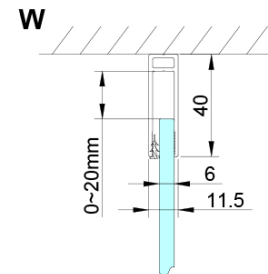

### Size

**Width:** 1000 mm

**Height:** 2000 mm

**Depth:** 800 mm

### Properties

**Profile colour:** Chrome - polished aluminum

**Shape:** Rectangular with corner entry

**Type of opening:** Double pivot door

**Opening width:** 685 mm

**Glass colour:** TRANSPARENT glass

**Glass finish:** Coated glass

**Glass thickness:** 6 mm

**Properties:** Frameless design, Opening outside and inside

**Weight / Piece:** 68.0 kg

**Packaging:** 2 Piece

**Warranty:** 2 years

Technical sheet

GN4880/GN4890/GN4810

Model	A	B	C
GN4880	780-800	685	198
GN4890	880-900	685	298
GN4810	980-1000	685	398