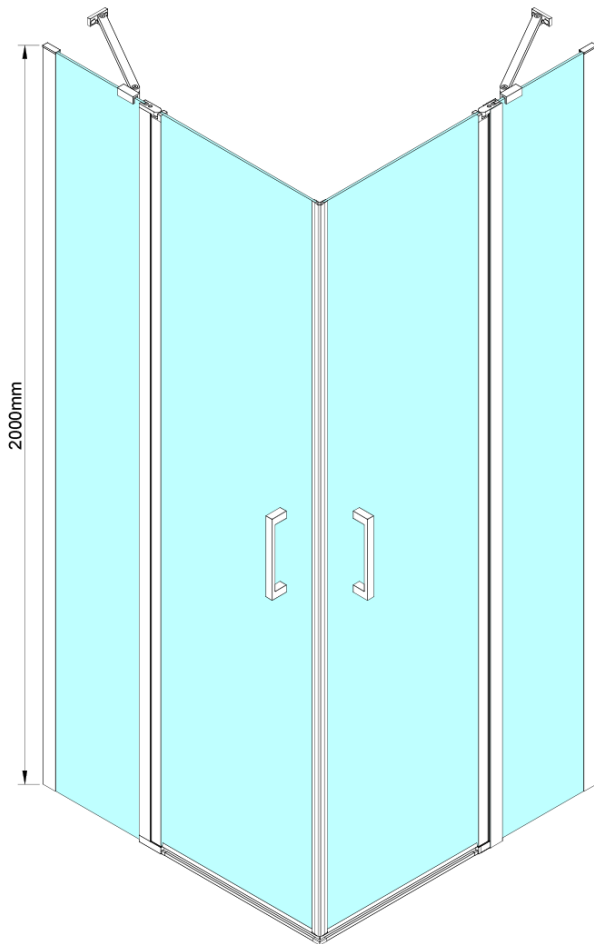

## LORO Rectangular screen for corner entry 1000x800 mm

**Order code:** GN4810-02

### Size

**Width:** 1000 mm

**Height:** 2000 mm

**Depth:** 800 mm

### Properties

**Profile colour:** Chrome - polished aluminum

**Shape:** Rectangular with corner entry

**Type of opening:** Double pivot door

**Opening width:** 685 mm

**Glass colour:** TRANSPARENT glass

**Glass finish:** Coated glass

**Glass thickness:** 6 mm

**Properties:** Frameless design, Opening outside and inside

**Weight / Piece:** 68.0 kg

**Packaging:** 2 Piece

**Warranty:** 2 years

Technical sheet

GN4880/GN4890/GN4810

Model	A	B	C
GN4880	780-800	685	198
GN4890	880-900	685	298
GN4810	980-1000	685	398