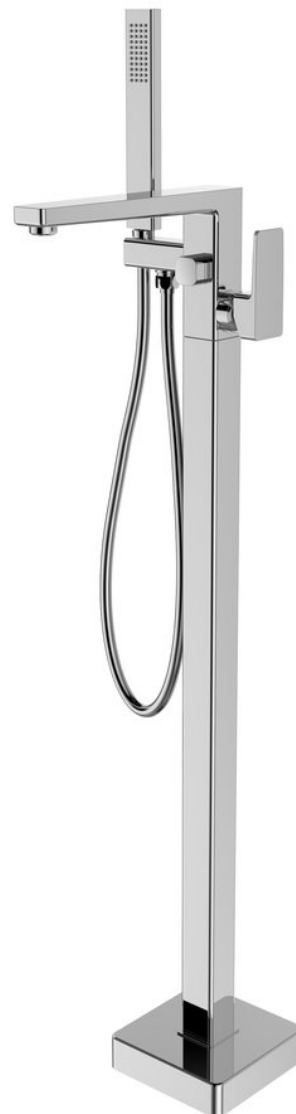

TURSI Freestanding Bath Mixer Tap (floor connection), chrome

Order code: TI021

Basic information

Brand: Sapho

Series: TURSI

Properties

Colour: Chrome

Material: Brass

Shape: Square

Installation: Floorstanding

Type of control: Lever

Cartridge diameter: 35 mm

Weight / Piece: 8.8367 kg

Packaging: 1 Piece

Warranty: 6 years

Spare parts

KEROX Replacement Cartridge dia 35mm, low (Order code: 2121B)

TURSI Freestanding Bath Mixer Tap (floor connection),
chrome

Technical sheet