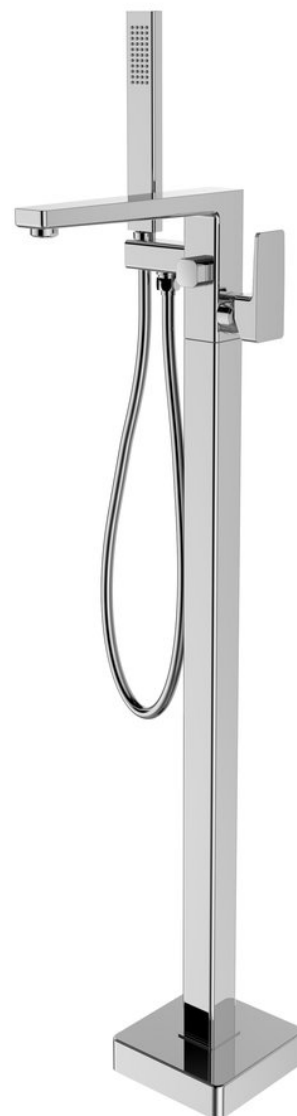

TURSI Freestanding Bath Mixer Tap (floor connection), chrome

Order code: TI021

Basic information

Brand: Sapho
Series: TURSI

Properties

Colour: Chrome
Material: Brass
Shape: Square
Installation: Floorstanding
Type of control: Lever
Cartridge diameter: 35 mm
Weight / Piece: 8.8367 kg
Packaging: 1 Piece
Warranty: 6 years

Spare parts

KEROX Replacement Cartridge dia 35mm, low (Order code: 2121B)

TURSI Freestanding Bath Mixer Tap (floor connection),
chrome

Technical sheet