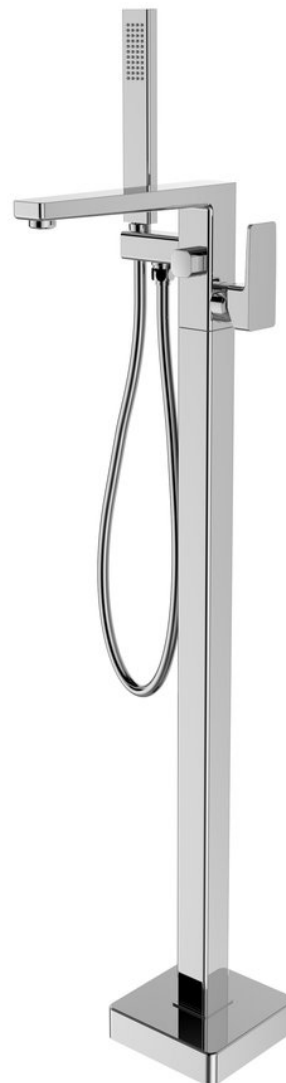

TURSI Freestanding Bath Mixer Tap (floor connection), chrome

Order code: TI021

Basic information

Brand: Sapho
Series: TURSI

Properties

Colour: Chrome
Material: Brass
Shape: Square
Installation: Floorstanding
Type of control: Lever
Cartridge diameter: 35 mm
Weight / Piece: 8.8367 kg
Packaging: 1 Piece
Warranty: 6 years

Spare parts

KEROX Replacement Cartridge dia 35mm, low (Order code: 2121B)

TURSI Freestanding Bath Mixer Tap (floor connection),
chrome

Technical sheet