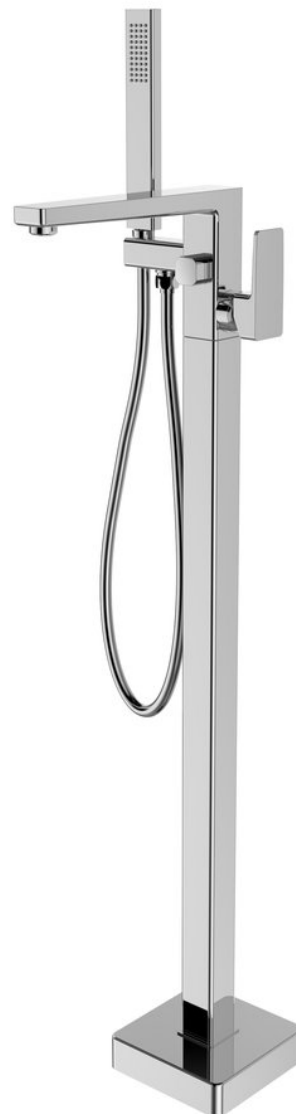

# TURSI Freestanding Bath Mixer Tap (floor connection), chrome

Order code: TI021

## Basic information

Brand: Sapho

Series: TURSI

## Properties

Colour: Chrome

Material: Brass

Shape: Square

Installation: Floorstanding

Type of control: Lever

Cartridge diameter: 35 mm

Weight / Piece: 8.8367 kg

## Spare parts

KEROX Replacement Cartridge dia 35mm, low (Order code: 2121B)

TURSI Freestanding Bath Mixer Tap (floor connection),  
chrome

Technical sheet