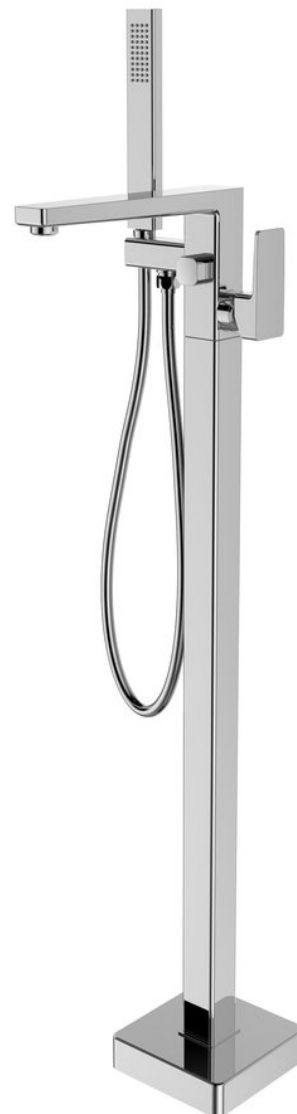

TURSI Freestanding Bath Mixer Tap (floor connection), chrome

Order code: TI021

Basic information

Brand: Sapho
Series: TURSI

Properties

Colour: Chrome
Material: Brass
Shape: Square
Installation: Floorstanding
Type of control: Lever
Cartridge diameter: 35 mm
Weight / Piece: 8.8367 kg
Packaging: 1 Piece
Warranty: 6 years

Spare parts

KEROX Replacement Cartridge dia 35mm, low (Order code: 2121B)

TURSI Freestanding Bath Mixer Tap (floor connection),
chrome

Technical sheet