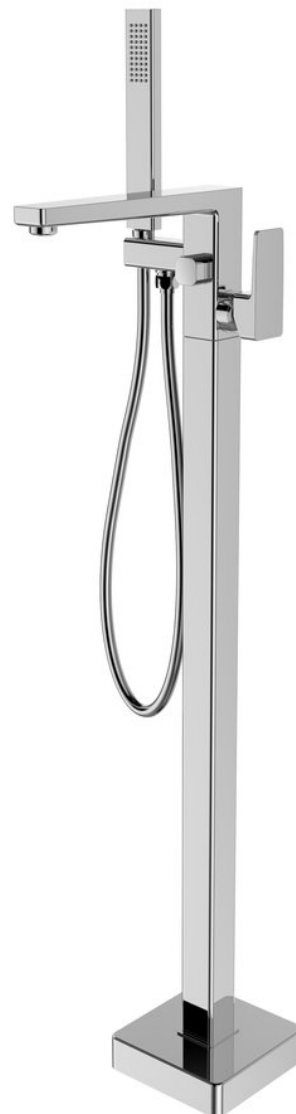

TURSI Freestanding Bath Mixer Tap (floor connection), chrome

Order code: TI021

Basic information

Brand: Sapho
Series: TURSI

Properties

Colour: Chrome
Material: Brass
Shape: Square
Installation: Floorstanding
Type of control: Lever
Cartridge diameter: 35 mm
Weight / Piece: 8.8367 kg
Packaging: 1 Piece
Warranty: 6 years

Spare parts

KEROX Replacement Cartridge dia 35mm, low (Order code: 2121B)

TURSI Freestanding Bath Mixer Tap (floor connection),
chrome

Technical sheet