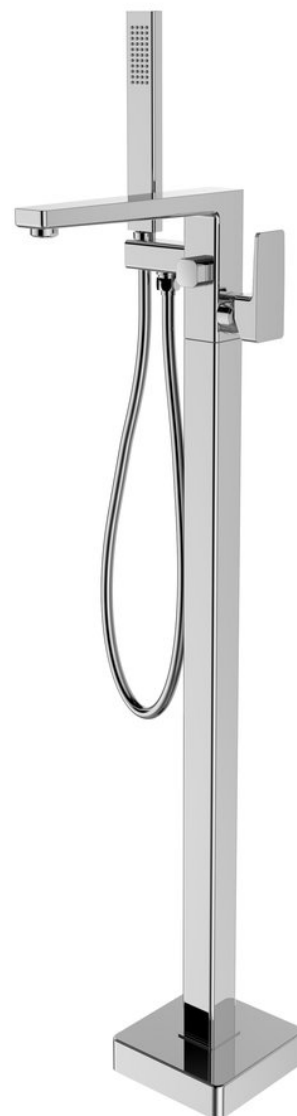

# TURSI Freestanding Bath Mixer Tap (floor connection), chrome

Order code: TI021

## Basic information

Brand: Sapho  
Series: TURSI

## Properties

Colour: Chrome  
Material: Brass  
Shape: Square  
Installation: Floorstanding  
Type of control: Lever  
Cartridge diameter: 35 mm  
Weight / Piece: 8.8367 kg  
Packaging: 1 Piece  
Warranty: 6 years

## Spare parts

KEROX Replacement Cartridge dia 35mm, low (Order code: 2121B)

TURSI Freestanding Bath Mixer Tap (floor connection),  
chrome

Technical sheet