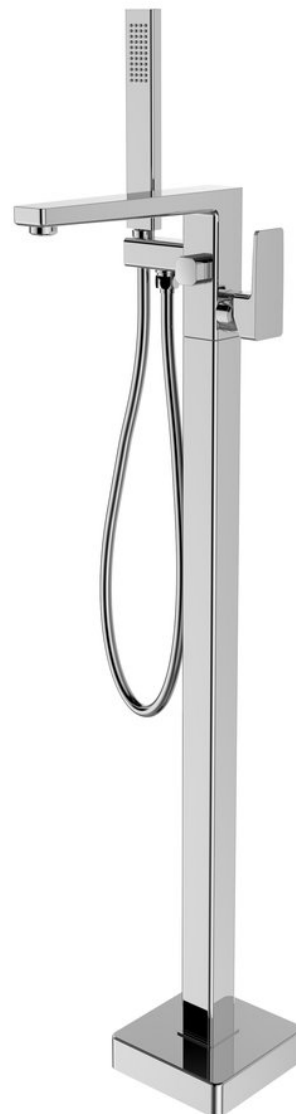

TURSI Freestanding Bath Mixer Tap (floor connection), chrome

 **SAPHO**

Order code: TI021

Basic information

Brand: Sapho
Series: TURSI

Properties

Colour: Chrome
Material: Brass
Shape: Square
Installation: Floorstanding
Type of control: Lever
Cartridge diameter: 35 mm
Weight / Piece: 8.8367 kg
Packaging: 1 Piece
Warranty: 6 years

Spare parts

KEROX Replacement Cartridge dia 35mm, low (Order code: 2121B)

TURSI Freestanding Bath Mixer Tap (floor connection),
chrome

Technical sheet