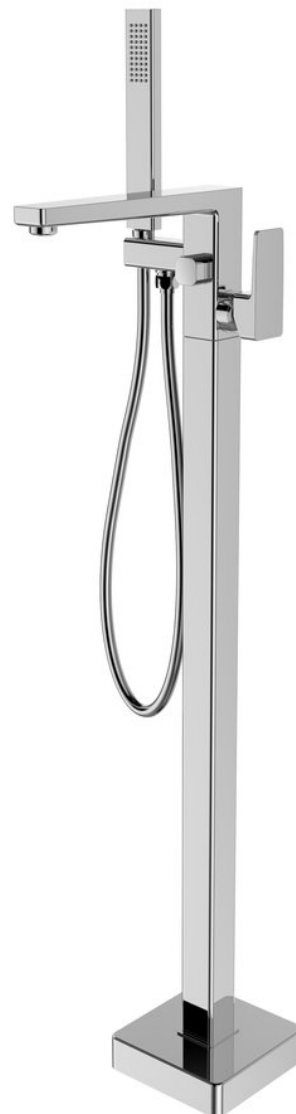

# TURSI Freestanding Bath Mixer Tap (floor connection), chrome

Order code: TI021

## Basic information

Brand: Sapho  
Series: TURSI

## Properties

Colour: Chrome  
Material: Brass  
Shape: Square  
Installation: Floorstanding  
Type of control: Lever  
Cartridge diameter: 35 mm  
Weight / Piece: 8.8367 kg  
Packaging: 1 Piece  
Warranty: 6 years

## Spare parts

KEROX Replacement Cartridge dia 35mm, low (Order code: 2121B)

TURSI Freestanding Bath Mixer Tap (floor connection),  
chrome

Technical sheet