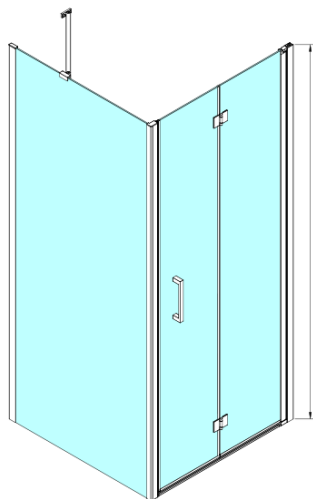

LORO Square screen 900x900 mm

Order code: GN4590-04

Basic information

Brand: Gelco

Series: LORO

Size

Width: 900 mm

Height: 2000 mm

Depth: 900 mm

Properties

Profile colour: Chrome - polished aluminum

Shape: Square shower enclosures

Type of opening: Folding door

Opening direction: Versatile

Opening width: 770 mm

Glass colour: TRANSPARENT glass

Glass finish: Coated glass

Glass thickness: 6 mm

Properties: Frameless design

Weight / Piece: 67.0 kg

Packaging: 2 Piece

Warranty: 2 years

Technical sheet

GN4570/GN4580/GN4590 + GN3580/GN3590/GN3510/GN3512

Model	A	B	D
GN4570	685-715	570	
GN4580	785-815	670	
GN4590	885-915	770	
GN3580			785-805
GN3590			885-905
GN3510			985-1005
GN3512			1185-1205