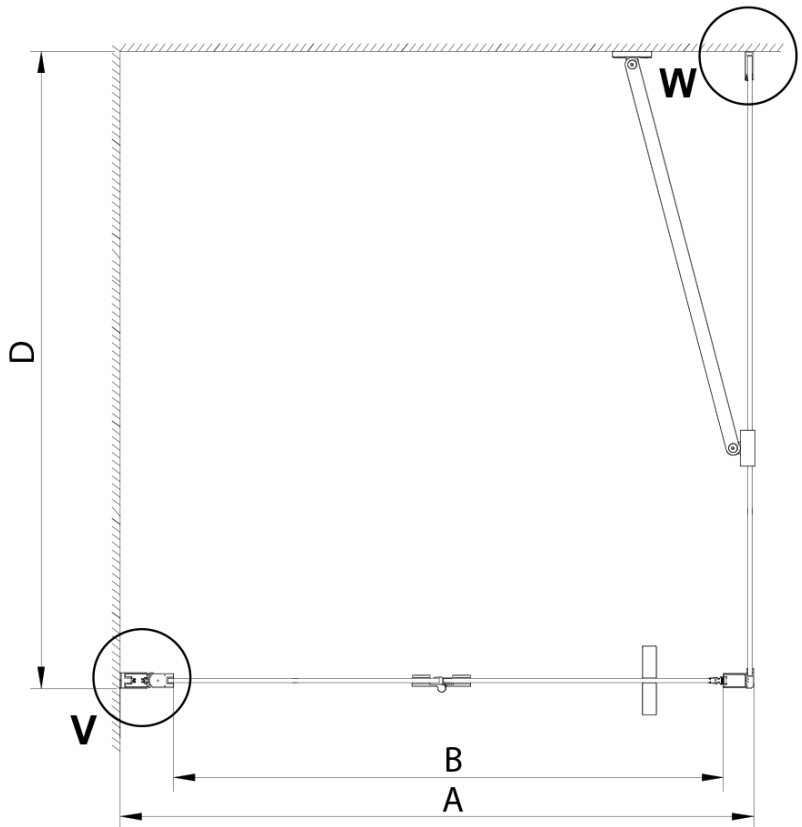

LORO Square screen 900x900 mm

Order code: GN4590-04

Basic information

Brand: Gelco

Series: LORO

Size

Width: 900 mm

Height: 2000 mm

Depth: 900 mm

Properties

Profile colour: Chrome - polished aluminum

Shape: Square shower enclosures

Type of opening: Folding door

Opening direction: Versatile

Opening width: 770 mm

Glass colour: TRANSPARENT glass

Glass finish: Coated glass

Glass thickness: 6 mm

Properties: Frameless design

Weight / Piece: 67.0 kg

Packaging: 2 Piece

Warranty: 2 years

Technical sheet

GN4570/GN4580/GN4590 + GN3580/GN3590/GN3510/GN3512

Model	A	B	D
GN4570	685-715	570	
GN4580	785-815	670	
GN4590	885-915	770	
GN3580			785-805
GN3590			885-905
GN3510			985-1005
GN3512			1185-1205