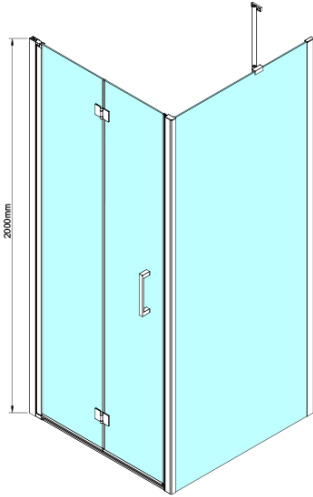

LORO Square screen 900x900 mm

Order code: GN4590-04

Basic information

Brand: Gelco

Series: LORO

Size

Width: 900 mm

Height: 2000 mm

Depth: 900 mm

Properties

Profile colour: Chrome - polished aluminum

Shape: Square shower enclosures

Type of opening: Folding door

Opening direction: Versatile

Opening width: 770 mm

Glass colour: TRANSPARENT glass

Glass finish: Coated glass

Glass thickness: 6 mm

Properties: Frameless design

Weight / Piece: 67.0 kg

Packaging: 2 Piece

Warranty: 2 years

Technical sheet

GN4570/GN4580/GN4590 + GN3580/GN3590/GN3510/GN3512

Model	A	B	D
GN4570	685-715	570	
GN4580	785-815	670	
GN4590	885-915	770	
GN3580			785-805
GN3590			885-905
GN3510			985-1005
GN3512			1185-1205