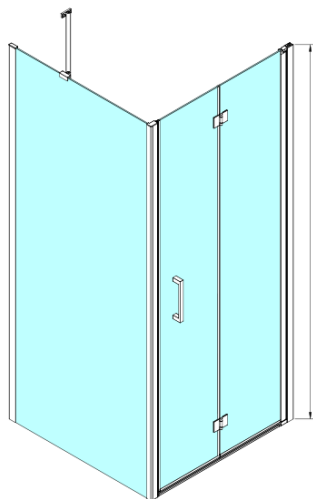

LORO Square screen 900x900 mm

Order code: GN4590-04

Basic information

Brand: Gelco

Series: LORO

Size

Width: 900 mm

Height: 2000 mm

Depth: 900 mm

Properties

Profile colour: Chrome - polished aluminum

Shape: Square shower enclosures

Type of opening: Folding door

Opening direction: Versatile

Opening width: 770 mm

Glass colour: TRANSPARENT glass

Glass finish: Coated glass

Glass thickness: 6 mm

Properties: Frameless design

Weight / Piece: 67.0 kg

Packaging: 2 Piece

Warranty: 2 years

Spare parts

LORO Mounting Kit (Order code: NDGN01)

Technical sheet

GN4570/GN4580/GN4590 + GN3580/GN3590/GN3510/GN3512

Model	A	B	D
GN4570	685-715	570	
GN4580	785-815	670	
GN4590	885-915	770	
GN3580			785-805
GN3590			885-905
GN3510			985-1005
GN3512			1185-1205