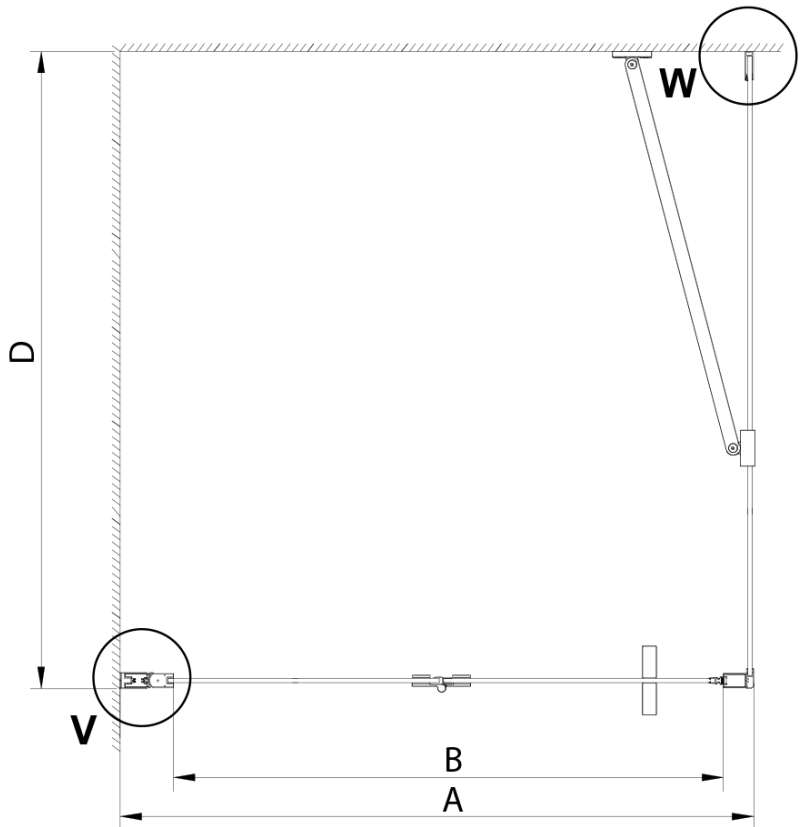

LORO Square screen 900x900 mm

Order code: GN4590-04

Basic information

Brand: Gelco

Series: LORO

Size

Width: 900 mm

Height: 2000 mm

Depth: 900 mm

Properties

Profile colour: Chrome - polished aluminum

Shape: Square shower enclosures

Type of opening: Folding door

Opening direction: Versatile

Opening width: 770 mm

Glass colour: TRANSPARENT glass

Glass finish: Coated glass

Glass thickness: 6 mm

Properties: Frameless design

Weight / Piece: 67.0 kg

Packaging: 2 Piece

Warranty: 2 years

Spare parts

LORO Mounting Kit (Order code: NDGN01)

Technical sheet

GN4570/GN4580/GN4590 + GN3580/GN3590/GN3510/GN3512

Model	A	B	D
GN4570	685-715	570	
GN4580	785-815	670	
GN4590	885-915	770	
GN3580			785-805
GN3590			885-905
GN3510			985-1005
GN3512			1185-1205