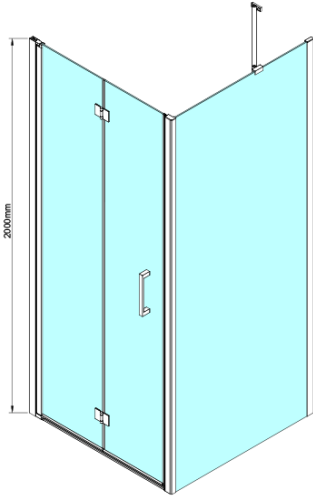

LORO Square screen 900x900 mm

Order code: GN4590-04

Basic information

Brand: Gelco

Series: LORO

Size

Width: 900 mm

Height: 2000 mm

Depth: 900 mm

Properties

Profile colour: Chrome - polished aluminum

Shape: Square shower enclosures

Type of opening: Folding door

Opening direction: Versatile

Opening width: 770 mm

Glass colour: TRANSPARENT glass

Glass finish: Coated glass

Glass thickness: 6 mm

Properties: Frameless design

Weight / Piece: 67.0 kg

Packaging: 2 Piece

Warranty: 2 years

Spare parts

LORO Mounting Kit (Order code: NDGN01)

Technical sheet

GN4570/GN4580/GN4590 + GN3580/GN3590/GN3510/GN3512

Model	A	B	D
GN4570	685-715	570	
GN4580	785-815	670	
GN4590	885-915	770	
GN3580			785-805
GN3590			885-905
GN3510			985-1005
GN3512			1185-1205