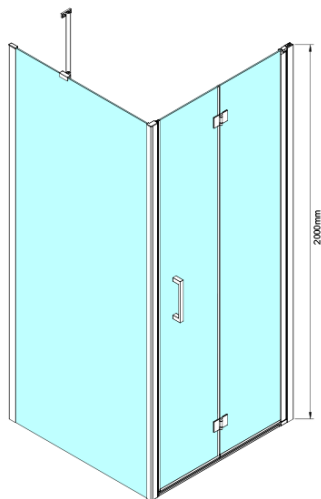

LORO Square screen 900x900 mm

Order code: GN4590-04

Basic information

Brand: Gelco

Series: LORO

Size

Width: 900 mm

Height: 2000 mm

Depth: 900 mm

Properties

Profile colour: Chrome - polished aluminum

Shape: Square shower enclosures

Type of opening: Folding door

Opening direction: Versatile

Opening width: 770 mm

Glass colour: TRANSPARENT glass

Glass finish: Coated glass

Glass thickness: 6 mm

Properties: Frameless design

Weight / Piece: 67.0 kg

Packaging: 2 Piece

Warranty: 2 years

Technical sheet

GN4570/GN4580/GN4590 + GN3580/GN3590/GN3510/GN3512

Model	A	B	D
GN4570	685-715	570	
GN4580	785-815	670	
GN4590	885-915	770	
GN3580			785-805
GN3590			885-905
GN3510			985-1005
GN3512			1185-1205