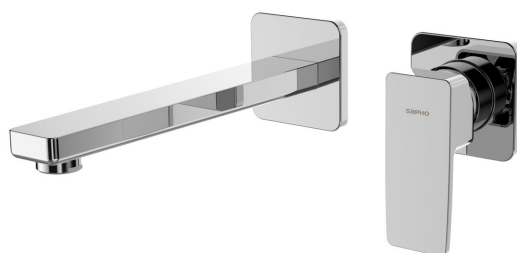

TURSI Wall-Mount 2-Hole Washbasin Mixer Tap, chrome

Order code: TI018

Basic information

Brand: Sapho
Series: TURSI

Size

Depth: 230 mm

Properties

Colour: Chrome
Material: Brass
Shape: Square
Installation: Concealed
Type of control: Lever
Cartridge diameter: 35 mm
Weight / Piece: 2.14 kg
Packaging: 1 Piece
Warranty: 6 years

Spare parts

KEROX Replacement Cartridge dia 35mm, low (Order code: 2121B)

TURSI Wall-Mount 2-Hole Washbasin Mixer Tap,
chrome

Technical sheet