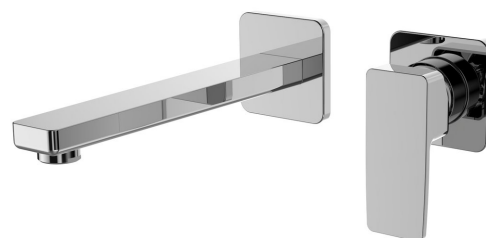

TURSI Wall-Mount 2-Hole Washbasin Mixer Tap, chrome

Order code: TI018

Basic information

Brand: Sapho

Series: TURSI

Size

Depth: 230 mm

Properties

Colour: Chrome

Material: Brass

Shape: Square

Installation: Concealed

Type of control: Lever

Cartridge diameter: 35 mm

Weight / Piece: 2.14 kg

Packaging: 1 Piece

Warranty: 6 years

Spare parts

KEROX Replacement Cartridge dia 35mm, low (Order code: 2121B)

TURSI Wall-Mount 2-Hole Washbasin Mixer Tap,
chrome

Technical sheet