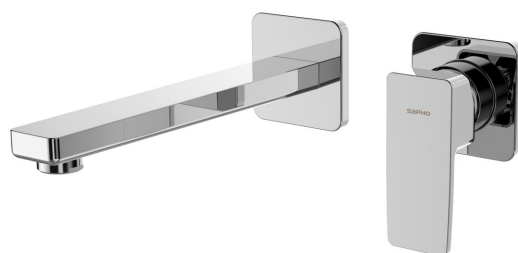

# TURSI Wall-Mount 2-Hole Washbasin Mixer Tap, chrome

Order code: TI018

## Basic information

Brand: Sapho  
Series: TURSI

## Size

Depth: 230 mm

## Properties

Colour: Chrome  
Material: Brass  
Shape: Square  
Installation: Concealed  
Type of control: Lever  
Cartridge diameter: 35 mm  
Weight / Piece: 2.14 kg  
Packaging: 1 Piece  
Warranty: 6 years