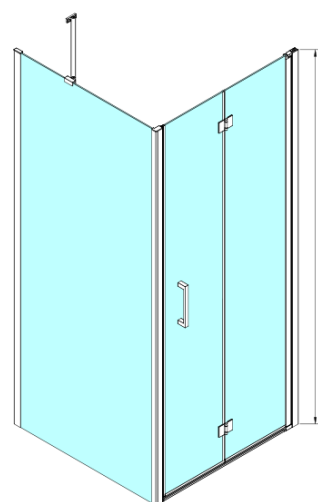

LORO Rectangular screen 900x800mm

Order code: GN4590-03

Basic information

Brand: Gelco
Series: LORO

Size

Width: 900 mm
Height: 2000 mm
Depth: 800 mm

Properties

Profile colour: Chrome - polished aluminum
Shape: Rectangular shower enclosures
Type of opening: Folding door
Opening direction: Versatile
Opening width: 770 mm
Glass colour: TRANSPARENT glass
Glass finish: Coated glass
Glass thickness: 6 mm
Properties: Frameless design
Weight / Piece: 67.0 kg
Packaging: 2 Piece
Warranty: 2 years

Spare parts

LORO Mounting Kit (Order code: NDGN01)

Technical sheet

GN4570/GN4580/GN4590 + GN3580/GN3590/GN3510/GN3512

| Model | A | B | D |
|--------|---------|-----|-----------|
| GN4570 | 685-715 | 570 | |
| GN4580 | 785-815 | 670 | |
| GN4590 | 885-915 | 770 | |
| GN3580 | | | 785-805 |
| GN3590 | | | 885-905 |
| GN3510 | | | 985-1005 |
| GN3512 | | | 1185-1205 |