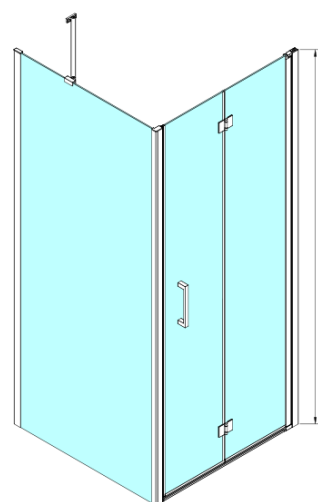

LORO Rectangular screen 900x800mm

Order code: GN4590-03

Basic information

Brand: Gelco
Series: LORO

Size

Width: 900 mm
Height: 2000 mm
Depth: 800 mm

Properties

Profile colour: Chrome - polished aluminum
Shape: Rectangular shower enclosures
Type of opening: Folding door
Opening direction: Versatile
Opening width: 770 mm
Glass colour: TRANSPARENT glass
Glass finish: Coated glass
Glass thickness: 6 mm
Properties: Frameless design
Weight / Piece: 67.0 kg
Packaging: 2 Piece
Warranty: 2 years

Spare parts

LORO Mounting Kit (Order code: NDGN01)

Technical sheet

GN4570/GN4580/GN4590 + GN3580/GN3590/GN3510/GN3512

Model	A	B	D
GN4570	685-715	570	
GN4580	785-815	670	
GN4590	885-915	770	
GN3580			785-805
GN3590			885-905
GN3510			985-1005
GN3512			1185-1205