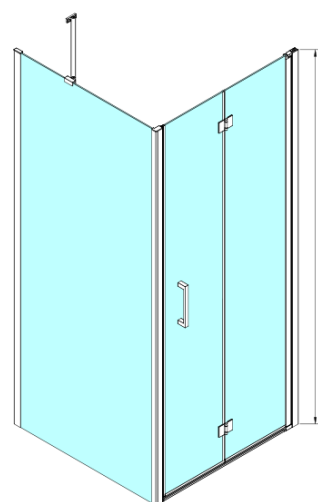

LORO Rectangular screen 900x800mm

Order code: GN4590-03

Basic information

Brand: Gelco

Series: LORO

Size

Width: 900 mm

Height: 2000 mm

Depth: 800 mm

Properties

Profile colour: Chrome - polished aluminum

Shape: Rectangular shower enclosures

Type of opening: Folding door

Opening direction: Versatile

Opening width: 770 mm

Glass colour: TRANSPARENT glass

Glass finish: Coated glass

Glass thickness: 6 mm

Properties: Frameless design

Weight / Piece: 67.0 kg

Packaging: 2 Piece

Warranty: 2 years

Technical sheet

GN4570/GN4580/GN4590 + GN3580/GN3590/GN3510/GN3512