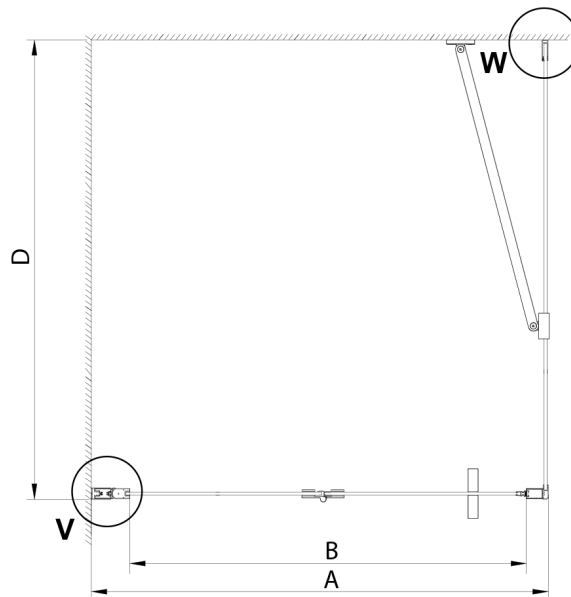

LORO Rectangular screen 900x1200mm

Order code: GN4590-02

Size

Width: 900 mm
 Height: 2000 mm
 Depth: 1200 mm

Properties

Warranty: 2 years

Technical sheet

GN4570/GN4580/GN4590 + GN3580/GN3590/GN3510/GN3512

Model	A	B	D
GN4570	685-715	570	
GN4580	785-815	670	
GN4590	885-915	770	
GN3580			785-805
GN3590			885-905
GN3510			985-1005
GN3512			1185-1205