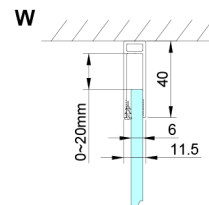

LORO Rectangular screen 900x1200mm

Order code: GN4590-02

Size

Width: 900 mm
 Height: 2000 mm
 Depth: 1200 mm

Properties

Warranty: 2 years

Technical sheet

GN4570/GN4580/GN4590 + GN3580/GN3590/GN3510/GN3512

Model	A	B	D
GN4570	685-715	570	
GN4580	785-815	670	
GN4590	885-915	770	
GN3580			785-805
GN3590			885-905
GN3510			985-1005
GN3512			1185-1205