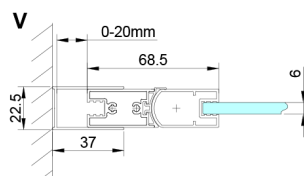

LORO Rectangular screen 900x1200mm

Order code: GN4590-02

Size

Width: 900 mm
 Height: 2000 mm
 Depth: 1200 mm

Properties

Warranty: 2 years

Technical sheet

GN4570/GN4580/GN4590 + GN3580/GN3590/GN3510/GN3512

Model	A	B	D
GN4570	685-715	570	
GN4580	785-815	670	
GN4590	885-915	770	
GN3580			785-805
GN3590			885-905
GN3510			985-1005
GN3512			1185-1205