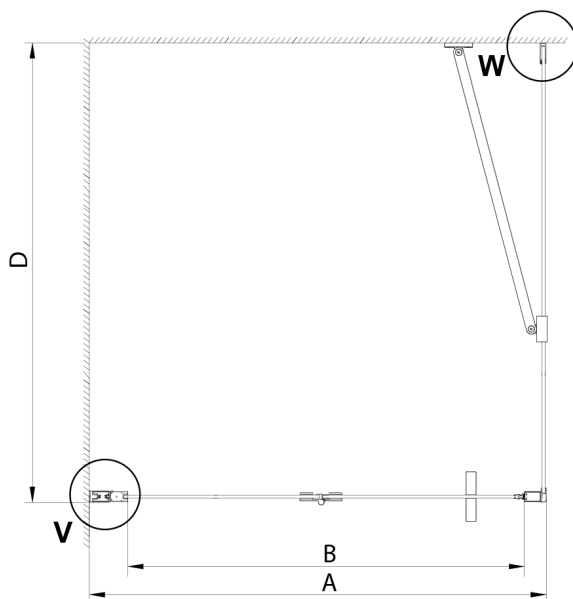

LORO Rectangular screen 900x1000mm

Order code: GN4590-01

Size

Width: 900 mm
Height: 2000 mm
Depth: 1000 mm

Properties

Warranty: 2 years

Technical sheet

GN4570/GN4580/GN4590 + GN3580/GN3590/GN3510/GN3512

Model	A	B	D
GN4570	685-715	570	
GN4580	785-815	670	
GN4590	885-915	770	
GN3580			785-805
GN3590			885-905
GN3510			985-1005
GN3512			1185-1205