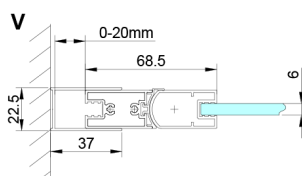

LORO Rectangular screen 900x1000mm

Order code: GN4590-01

Size

Width: 900 mm
Height: 2000 mm
Depth: 1000 mm

Properties

Warranty: 2 years

Technical sheet

GN4570/GN4580/GN4590 + GN3580/GN3590/GN3510/GN3512

Model	A	B	D
GN4570	685-715	570	
GN4580	785-815	670	
GN4590	885-915	770	
GN3580			785-805
GN3590			885-905
GN3510			985-1005
GN3512			1185-1205