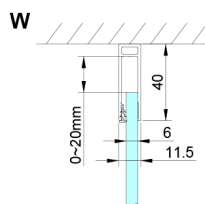

LORO Rectangular screen 900x1000mm

Order code: GN4590-01

Size

Width: 900 mm
Height: 2000 mm
Depth: 1000 mm

Properties

Warranty: 2 years

Technical sheet

GN4570/GN4580/GN4590 + GN3580/GN3590/GN3510/GN3512

Model	A	B	D
GN4570	685-715	570	
GN4580	785-815	670	
GN4590	885-915	770	
GN3580			785-805
GN3590			885-905
GN3510			985-1005
GN3512			1185-1205