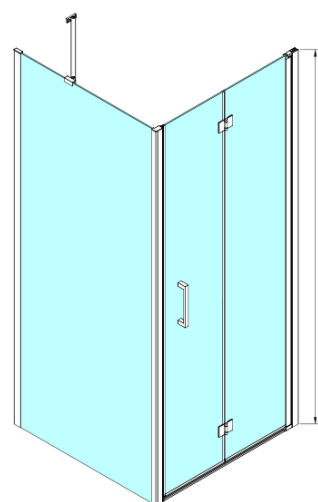

## LORO Rectangular screen 800x900mm

**Order code:** GN4580-04

### Size

**Width:** 800 mm

**Height:** 2000 mm

**Depth:** 900 mm

### Properties

**Profile colour:** Chrome - polished aluminum

**Shape:** Rectangular shower enclosures

**Type of opening:** Folding door

**Opening direction:** Versatile

**Opening width:** 670 mm

**Glass colour:** TRANSPARENT glass

**Glass finish:** Coated glass

**Glass thickness:** 6 mm

**Properties:** Frameless design

**Weight / Piece:** 64.0 kg

**Packaging:** 2 Piece

**Warranty:** 2 years

Technical sheet

GN4570/GN4580/GN4590 + GN3580/GN3590/GN3510/GN3512