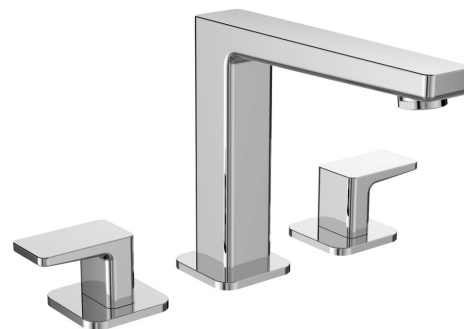

# TURSI 3 Hole Washbasin Mixer Tap without Pop Up Waste, chrome

**Order code:** TI017

## Size

**Depth:** 200 mm

## Properties

**Colour:** Chrome

**Material:** Brass

**Shape:** Square

**Installation:** Freestanding

**Type of control:** Knob

**Spout Height:** 135 mm

**Weight / Piece:** 2.14 kg

**Packaging:** 1 Piece

**Warranty:** 6 years

TURSI 3 Hole Washbasin Mixer Tap without Pop Up  
Waste, chrome

Technical sheet