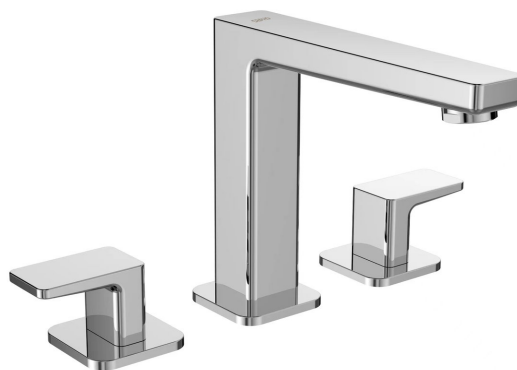

TURSI 3 Hole Washbasin Mixer Tap without Pop Up Waste, chrome

Order code: TI017

Basic information

Brand: Sapho

Series: TURSI

Size

Depth: 200 mm

Properties

Colour: Chrome

Material: Brass

Shape: Square

Installation: Freestanding

Type of control: Knob

Spout Height: 135 mm

Weight / Piece: 2.14 kg

Packaging: 1 Piece

Warranty: 6 years

TURSI 3 Hole Washbasin Mixer Tap without Pop Up
Waste, chrome

Technical sheet