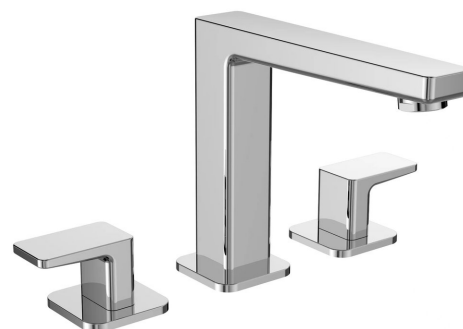

# TURSI 3 Hole Washbasin Mixer Tap without Pop Up Waste, chrome

**Order code:** TI017

## Size

**Depth:** 200 mm

## Properties

**Colour:** Chrome

**Material:** Brass

**Shape:** Square

**Installation:** Freestanding

**Type of control:** Knob

**Spout Height:** 135 mm

**Weight / Piece:** 2.14 kg

**Packaging:** 1 Piece

**Warranty:** 6 years

TURSI 3 Hole Washbasin Mixer Tap without Pop Up  
Waste, chrome

Technical sheet