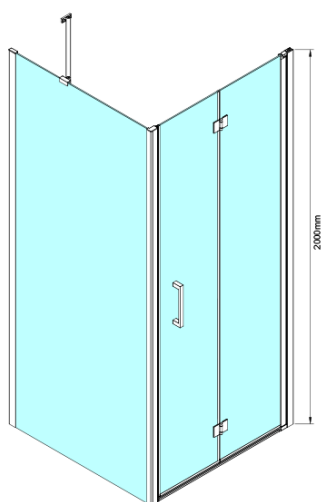

LORO Rectangular screen 800x1200mm

Order code: GN4580-02

Basic information

Brand: Gelco

Series: LORO

Size

Width: 800 mm

Height: 2000 mm

Depth: 1200 mm

Properties

Profile colour: Chrome - polished aluminum

Shape: Rectangular shower enclosures

Type of opening: Folding door

Opening direction: Versatile

Opening width: 670 mm

Glass colour: TRANSPARENT glass

Glass finish: Coated glass

Glass thickness: 6 mm

Properties: Frameless design

Weight / Piece: 70.0 kg

Packaging: 2 Piece

Warranty: 2 years

Spare parts

LORO Mounting Kit (Order code: NDGN01)

Technical sheet

GN4570/GN4580/GN4590 + GN3580/GN3590/GN3510/GN3512

Model	A	B	D
GN4570	685-715	570	
GN4580	785-815	670	
GN4590	885-915	770	
GN3580			785-805
GN3590			885-905
GN3510			985-1005
GN3512			1185-1205