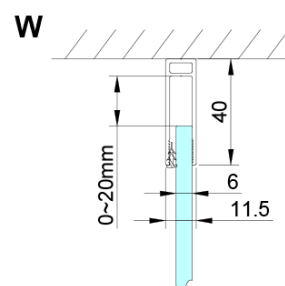

LORO Rectangular screen 800x1200mm

Order code: GN4580-02

Basic information

Brand: Gelco

Series: LORO

Size

Width: 800 mm

Height: 2000 mm

Depth: 1200 mm

Properties

Profile colour: Chrome - polished aluminum

Shape: Rectangular shower enclosures

Type of opening: Folding door

Opening direction: Versatile

Opening width: 670 mm

Glass colour: TRANSPARENT glass

Glass finish: Coated glass

Glass thickness: 6 mm

Properties: Frameless design

Weight / Piece: 70.0 kg

Packaging: 2 Piece

Warranty: 2 years

Spare parts

LORO Mounting Kit (Order code: NDGN01)

Technical sheet

GN4570/GN4580/GN4590 + GN3580/GN3590/GN3510/GN3512

Model	A	B	D
GN4570	685-715	570	
GN4580	785-815	670	
GN4590	885-915	770	
GN3580			785-805
GN3590			885-905
GN3510			985-1005
GN3512			1185-1205