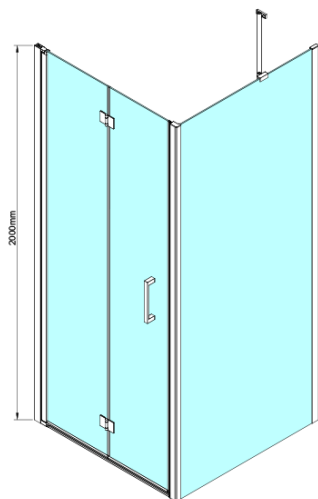

LORO Rectangular screen 800x1200mm

Order code: GN4580-02

Basic information

Brand: Gelco

Series: LORO

Size

Width: 800 mm

Height: 2000 mm

Depth: 1200 mm

Properties

Profile colour: Chrome - polished aluminum

Shape: Rectangular shower enclosures

Type of opening: Folding door

Opening direction: Versatile

Opening width: 670 mm

Glass colour: TRANSPARENT glass

Glass finish: Coated glass

Glass thickness: 6 mm

Properties: Frameless design

Weight / Piece: 70.0 kg

Packaging: 2 Piece

Warranty: 2 years

Spare parts

LORO Mounting Kit (Order code: NDGN01)

Technical sheet

GN4570/GN4580/GN4590 + GN3580/GN3590/GN3510/GN3512

Model	A	B	D
GN4570	685-715	570	
GN4580	785-815	670	
GN4590	885-915	770	
GN3580			785-805
GN3590			885-905
GN3510			985-1005
GN3512			1185-1205