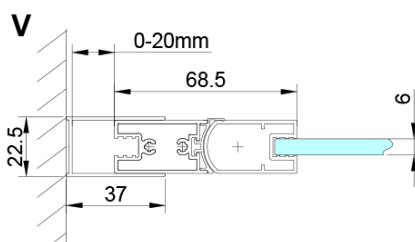

LORO Rectangular screen 800x1200mm

Order code: GN4580-02

Basic information

Brand: Gelco

Series: LORO

Size

Width: 800 mm

Height: 2000 mm

Depth: 1200 mm

Properties

Profile colour: Chrome - polished aluminum

Shape: Rectangular shower enclosures

Type of opening: Folding door

Opening direction: Versatile

Opening width: 670 mm

Glass colour: TRANSPARENT glass

Glass finish: Coated glass

Glass thickness: 6 mm

Properties: Frameless design

Weight / Piece: 70.0 kg

Packaging: 2 Piece

Warranty: 2 years

Spare parts

LORO Mounting Kit (Order code: NDGN01)

Technical sheet

GN4570/GN4580/GN4590 + GN3580/GN3590/GN3510/GN3512

Model	A	B	D
GN4570	685-715	570	
GN4580	785-815	670	
GN4590	885-915	770	
GN3580			785-805
GN3590			885-905
GN3510			985-1005
GN3512			1185-1205