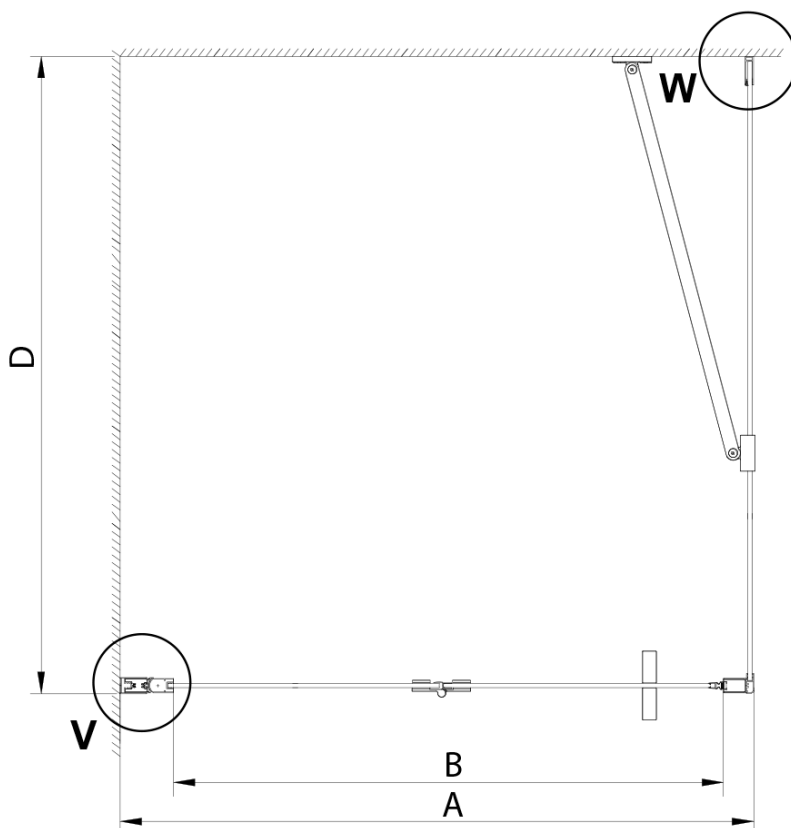

LORO Rectangular screen 800x1200mm

Order code: GN4580-02

Basic information

Brand: Gelco

Series: LORO

Size

Width: 800 mm

Height: 2000 mm

Depth: 1200 mm

Properties

Profile colour: Chrome - polished aluminum

Shape: Rectangular shower enclosures

Type of opening: Folding door

Opening direction: Versatile

Opening width: 670 mm

Glass colour: TRANSPARENT glass

Glass finish: Coated glass

Glass thickness: 6 mm

Properties: Frameless design

Weight / Piece: 70.0 kg

Packaging: 2 Piece

Warranty: 2 years

Spare parts

LORO Mounting Kit (Order code: NDGN01)

Technical sheet

GN4570/GN4580/GN4590 + GN3580/GN3590/GN3510/GN3512

Model	A	B	D
GN4570	685-715	570	
GN4580	785-815	670	
GN4590	885-915	770	
GN3580			785-805
GN3590			885-905
GN3510			985-1005
GN3512			1185-1205