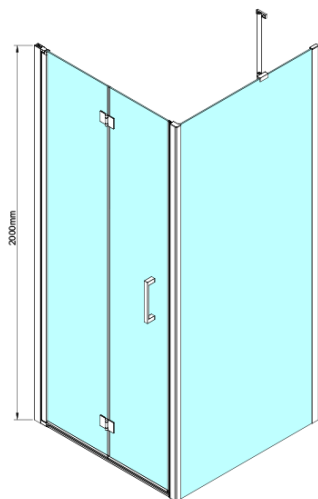

### Size

**Width:** 800 mm

**Height:** 2000 mm

**Depth:** 1000 mm

### Properties

**Profile colour:** Chrome - polished aluminum

**Shape:** Rectangular shower enclosures

**Type of opening:** Folding door

**Opening direction:** Versatile

**Opening width:** 670 mm

**Glass colour:** TRANSPARENT glass

**Glass finish:** Coated glass

**Glass thickness:** 6 mm

**Properties:** Frameless design

**Weight / Piece:** 66.0 kg

**Packaging:** 2 Piece

**Warranty:** 2 years

Technical sheet

GN4570/GN4580/GN4590 + GN3580/GN3590/GN3510/GN3512