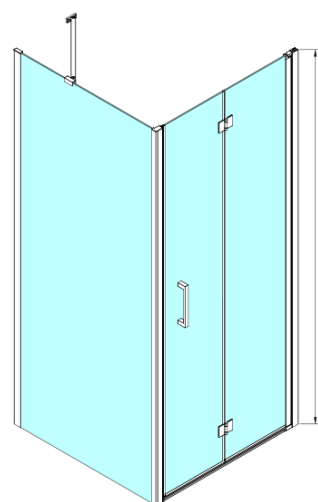

## LORO Rectangular screen 800x1000mm

**Order code:** GN4580-01

### Size

**Width:** 800 mm

**Height:** 2000 mm

**Depth:** 1000 mm

### Properties

**Profile colour:** Chrome - polished aluminum

**Shape:** Rectangular shower enclosures

**Type of opening:** Folding door

**Opening direction:** Versatile

**Opening width:** 670 mm

**Glass colour:** TRANSPARENT glass

**Glass finish:** Coated glass

**Glass thickness:** 6 mm

**Properties:** Frameless design

**Weight / Piece:** 66.0 kg

**Packaging:** 2 Piece

**Warranty:** 2 years

Technical sheet

GN4570/GN4580/GN4590 + GN3580/GN3590/GN3510/GN3512