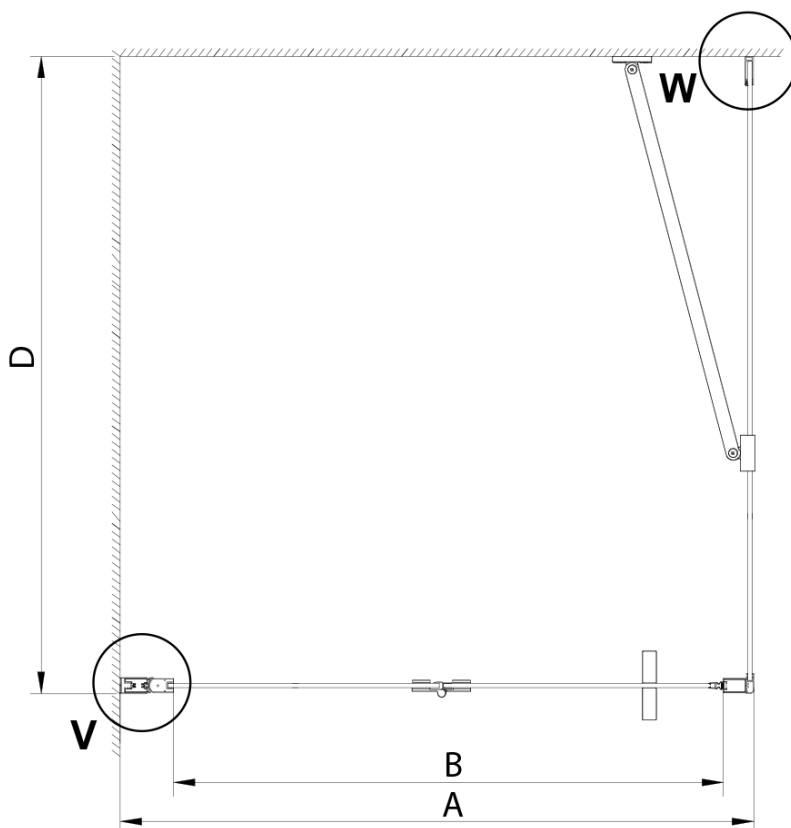

### Size

**Width:** 800 mm

**Height:** 2000 mm

**Depth:** 1000 mm

### Properties

**Profile colour:** Chrome - polished aluminum

**Shape:** Rectangular shower enclosures

**Type of opening:** Folding door

**Opening direction:** Versatile

**Opening width:** 670 mm

**Glass colour:** TRANSPARENT glass

**Glass finish:** Coated glass

**Glass thickness:** 6 mm

**Properties:** Frameless design

**Weight / Piece:** 66.0 kg

**Packaging:** 2 Piece

**Warranty:** 2 years

Technical sheet

GN4570/GN4580/GN4590 + GN3580/GN3590/GN3510/GN3512

| Model  | A       | B   | D         |
|--------|---------|-----|-----------|
| GN4570 | 685-715 | 570 |           |
| GN4580 | 785-815 | 670 |           |
| GN4590 | 885-915 | 770 |           |
| GN3580 |         |     | 785-805   |
| GN3590 |         |     | 885-905   |
| GN3510 |         |     | 985-1005  |
| GN3512 |         |     | 1185-1205 |