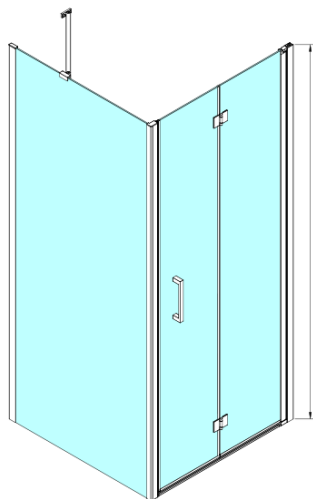

LORO Rectangular screen 700x800mm

Order code: GN4570-03

Basic information

Brand: Gelco

Series: LORO

Size

Width: 700 mm

Height: 2000 mm

Depth: 700 mm

Properties

Profile colour: Chrome - polished aluminum

Shape: Rectangular shower enclosures

Type of opening: Folding door

Opening direction: Versatile

Opening width: 570 mm

Glass colour: TRANSPARENT glass

Glass finish: Coated glass

Glass thickness: 6 mm

Properties: Frameless design

Weight / Piece: 61.0 kg

Packaging: 2 Piece

Warranty: 2 years

Technical sheet

GN4570/GN4580/GN4590 + GN3580/GN3590/GN3510/GN3512

Model	A	B	D
GN4570	685-715	570	
GN4580	785-815	670	
GN4590	885-915	770	
GN3580			785-805
GN3590			885-905
GN3510			985-1005
GN3512			1185-1205