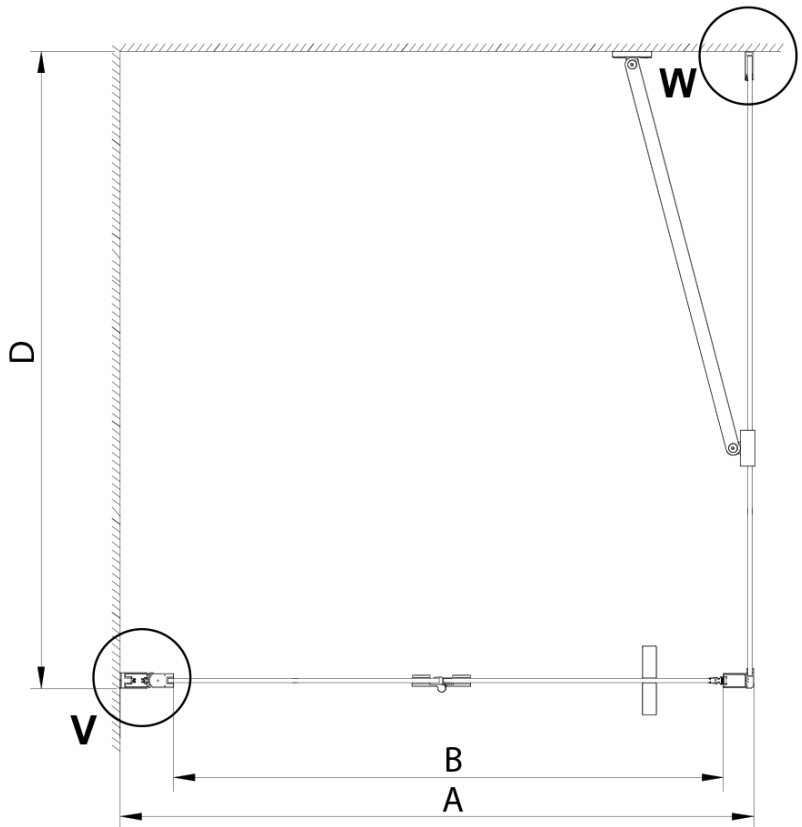

LORO Rectangular screen 700x800mm

Order code: GN4570-03

Basic information

Brand: Gelco

Series: LORO

Size

Width: 700 mm

Height: 2000 mm

Depth: 700 mm

Properties

Profile colour: Chrome - polished aluminum

Shape: Rectangular shower enclosures

Type of opening: Folding door

Opening direction: Versatile

Opening width: 570 mm

Glass colour: TRANSPARENT glass

Glass finish: Coated glass

Glass thickness: 6 mm

Properties: Frameless design

Weight / Piece: 61.0 kg

Packaging: 2 Piece

Warranty: 2 years

Technical sheet

GN4570/GN4580/GN4590 + GN3580/GN3590/GN3510/GN3512

Model	A	B	D
GN4570	685-715	570	
GN4580	785-815	670	
GN4590	885-915	770	
GN3580			785-805
GN3590			885-905
GN3510			985-1005
GN3512			1185-1205