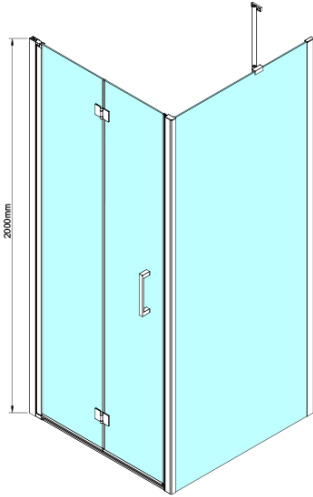

LORO Rectangular screen 700x800mm

Order code: GN4570-03

Basic information

Brand: Gelco

Series: LORO

Size

Width: 700 mm

Height: 2000 mm

Depth: 700 mm

Properties

Profile colour: Chrome - polished aluminum

Shape: Rectangular shower enclosures

Type of opening: Folding door

Opening direction: Versatile

Opening width: 570 mm

Glass colour: TRANSPARENT glass

Glass finish: Coated glass

Glass thickness: 6 mm

Properties: Frameless design

Weight / Piece: 61.0 kg

Packaging: 2 Piece

Warranty: 2 years

Technical sheet

GN4570/GN4580/GN4590 + GN3580/GN3590/GN3510/GN3512

Model	A	B	D
GN4570	685-715	570	
GN4580	785-815	670	
GN4590	885-915	770	
GN3580			785-805
GN3590			885-905
GN3510			985-1005
GN3512			1185-1205