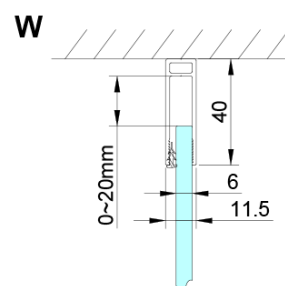

LORO Rectangular screen 700x1200mm

Order code: GN4570-02

Basic information

Brand: Gelco

Series: LORO

Size

Width: 700 mm

Height: 2000 mm

Depth: 1200 mm

Properties

Profile colour: Chrome - polished aluminum

Shape: Rectangular shower enclosures

Type of opening: Folding door

Opening direction: Versatile

Opening width: 570 mm

Glass colour: TRANSPARENT glass

Glass finish: Coated glass

Glass thickness: 6 mm

Properties: Frameless design

Weight / Piece: 67.0 kg

Packaging: 2 Piece

Warranty: 2 years

Technical sheet

GN4570/GN4580/GN4590 + GN3580/GN3590/GN3510/GN3512