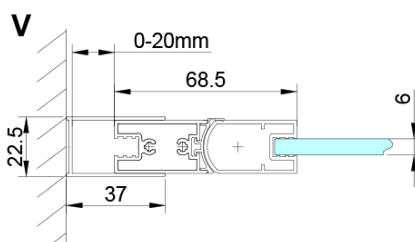

Depth: 1200 mm

Properties

Profile colour: Chrome - polished aluminum

Shape: Rectangular shower enclosures

Type of opening: Folding door

Opening direction: Versatile

Opening width: 570 mm

Glass colour: TRANSPARENT glass

Glass finish: Coated glass

Glass thickness: 6 mm

Properties: Frameless design

Weight / Piece: 67.0 kg

Packaging: 2 Piece

Warranty: 2 years

Technical sheet

GN4570/GN4580/GN4590 + GN3580/GN3590/GN3510/GN3512