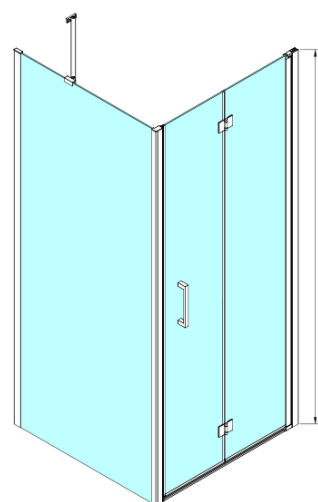

LORO Rectangular screen 700x1200mm

Order code: GN4570-02

Basic information

Brand: Gelco

Series: LORO

Size

Width: 700 mm

Height: 2000 mm

Depth: 1200 mm

Properties

Profile colour: Chrome - polished aluminum

Shape: Rectangular shower enclosures

Type of opening: Folding door

Opening direction: Versatile

Opening width: 570 mm

Glass colour: TRANSPARENT glass

Glass finish: Coated glass

Glass thickness: 6 mm

Properties: Frameless design

Weight / Piece: 67.0 kg

Packaging: 2 Piece

Warranty: 2 years

Technical sheet

GN4570/GN4580/GN4590 + GN3580/GN3590/GN3510/GN3512

Model	A	B	D
GN4570	685-715	570	
GN4580	785-815	670	
GN4590	885-915	770	
GN3580			785-805
GN3590			885-905
GN3510			985-1005
GN3512			1185-1205