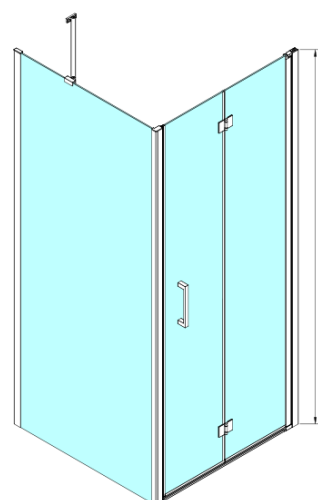

Technical sheet

GN4570/GN4580/GN4590 + GN3580/GN3590/GN3510/GN3512