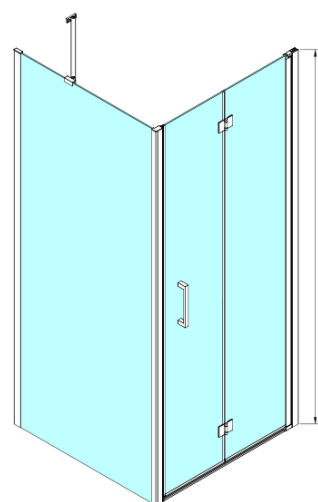

LORO Rectangular screen 700x1000mm

Order code: GN4570-01

Basic information

Brand: Gelco

Series: LORO

Size

Width: 700 mm

Height: 2000 mm

Depth: 1000 mm

Properties

Profile colour: Chrome - polished aluminum

Shape: Rectangular shower enclosures

Type of opening: Folding door

Opening direction: Versatile

Opening width: 570 mm

Glass colour: TRANSPARENT glass

Glass finish: Coated glass

Glass thickness: 6 mm

Properties: Frameless design

Weight / Piece: 63.0 kg

Packaging: 2 Piece

Warranty: 2 years

Technical sheet

GN4570/GN4580/GN4590 + GN3580/GN3590/GN3510/GN3512

Model	A	B	D
GN4570	685-715	570	
GN4580	785-815	670	
GN4590	885-915	770	
GN3580			785-805
GN3590			885-905
GN3510			985-1005
GN3512			1185-1205