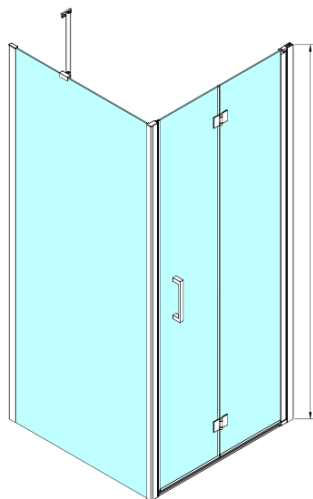

### Size

**Width:** 700 mm

**Height:** 2000 mm

**Depth:** 1000 mm

### Properties

**Profile colour:** Chrome - polished aluminum

**Shape:** Rectangular shower enclosures

**Type of opening:** Folding door

**Opening direction:** Versatile

**Opening width:** 570 mm

**Glass colour:** TRANSPARENT glass

**Glass finish:** Coated glass

**Glass thickness:** 6 mm

**Properties:** Frameless design

**Weight / Piece:** 63.0 kg

**Packaging:** 2 Piece

**Warranty:** 2 years

Technical sheet

GN4570/GN4580/GN4590 + GN3580/GN3590/GN3510/GN3512