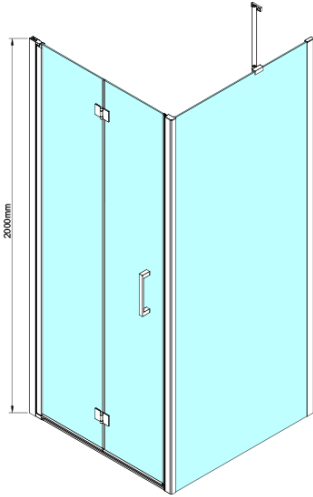

### Size

**Width:** 700 mm

**Height:** 2000 mm

**Depth:** 1000 mm

### Properties

**Profile colour:** Chrome - polished aluminum

**Shape:** Rectangular shower enclosures

**Type of opening:** Folding door

**Opening direction:** Versatile

**Opening width:** 570 mm

**Glass colour:** TRANSPARENT glass

**Glass finish:** Coated glass

**Glass thickness:** 6 mm

**Properties:** Frameless design

**Weight / Piece:** 63.0 kg

**Packaging:** 2 Piece

**Warranty:** 2 years

Technical sheet

GN4570/GN4580/GN4590 + GN3580/GN3590/GN3510/GN3512