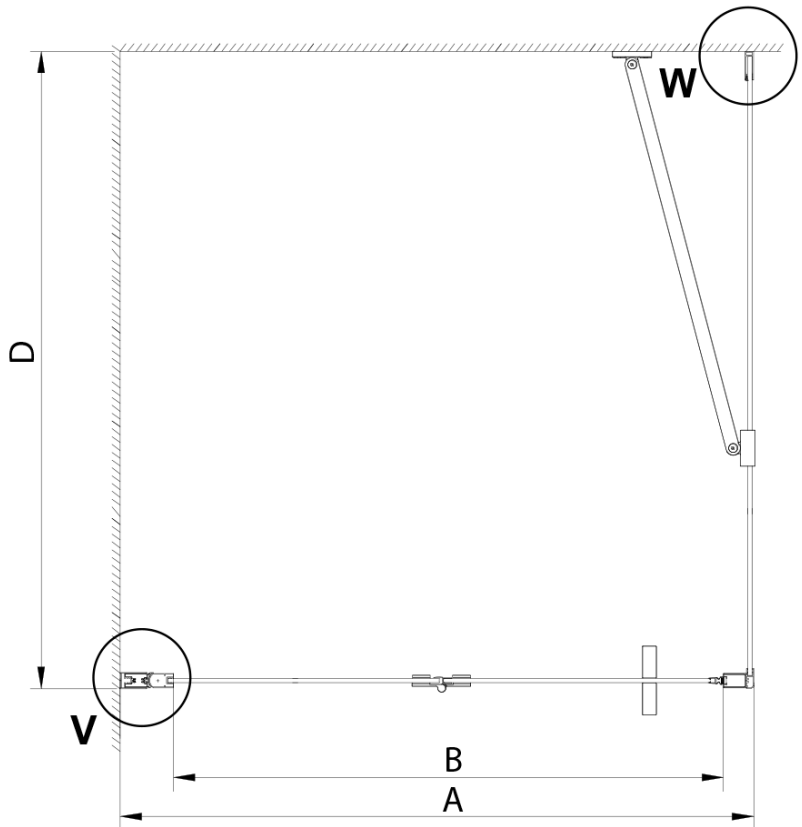

### Size

**Width:** 700 mm

**Height:** 2000 mm

**Depth:** 1000 mm

### Properties

**Profile colour:** Chrome - polished aluminum

**Shape:** Rectangular shower enclosures

**Type of opening:** Folding door

**Opening direction:** Versatile

**Opening width:** 570 mm

**Glass colour:** TRANSPARENT glass

**Glass finish:** Coated glass

**Glass thickness:** 6 mm

**Properties:** Frameless design

**Weight / Piece:** 63.0 kg

**Packaging:** 2 Piece

**Warranty:** 2 years

Technical sheet

GN4570/GN4580/GN4590 + GN3580/GN3590/GN3510/GN3512

Model	A	B	D
GN4570	685-715	570	
GN4580	785-815	670	
GN4590	885-915	770	
GN3580			785-805
GN3590			885-905
GN3510			985-1005
GN3512			1185-1205