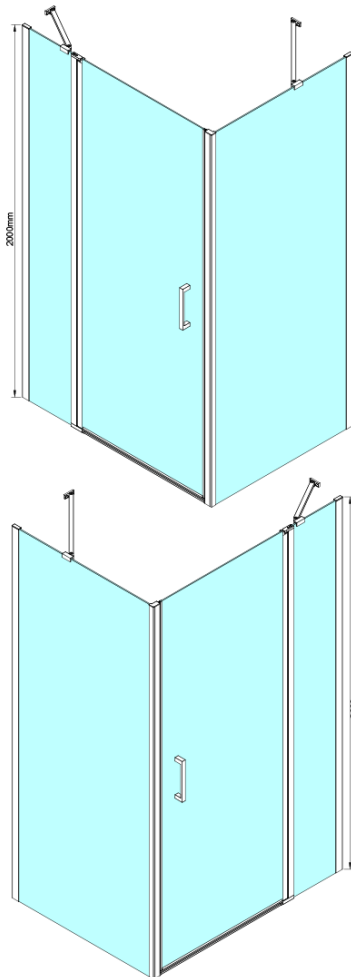

LORO Square screen 900x900 mm

Order code: GN4690-04

Basic information

Brand: Gelco

Series: LORO

Size

Width: 900 mm

Height: 2000 mm

Depth: 900 mm

Properties

Profile colour: Chrome - polished aluminum

Shape: Square shower enclosures

Type of opening: Single pivot door

Opening direction: Versatile

Opening width: 610 mm

Glass colour: TRANSPARENT glass

Glass finish: Coated glass

Glass thickness: 6 mm

Properties: Frameless design, Opening outside and inside

Weight / Piece: 70.0 kg

Packaging: 2 Piece

Warranty: 2 years

Technical sheet

GN4690/GN4610/GN4611/GN4612 + GN3580/GN3590/GN3510/GN3512

Model	A	B	C	D
GN4690	885-915	610	168	
GN4610	985-1015	610	268	
GN4611	1085-1115	610	368	
GN4612	1185-1215	610	468	
GN3580				785-805
GN3590				885-905
GN3510				985-1005
GN3512				1185-1205