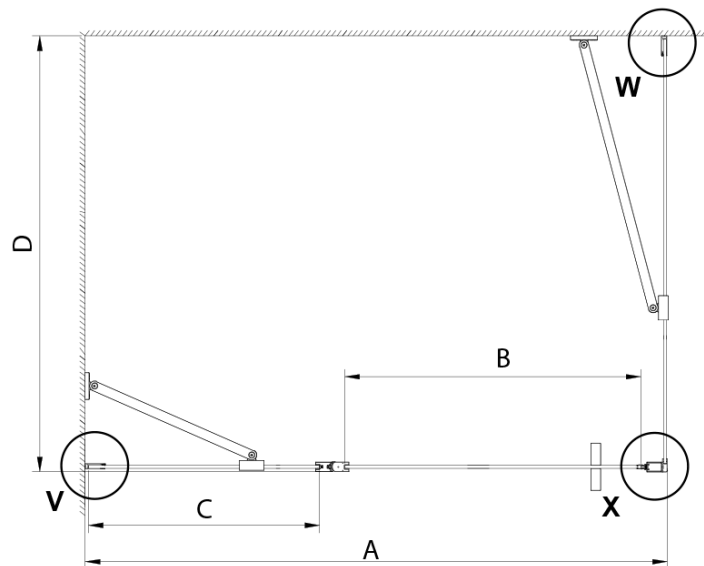

Depth: 900 mm

Properties

Profile colour: Chrome - polished aluminum

Shape: Square shower enclosures

Type of opening: Single pivot door

Opening direction: Versatile

Opening width: 610 mm

Glass colour: TRANSPARENT glass

Glass finish: Coated glass

Glass thickness: 6 mm

Properties: Frameless design, Opening outside and inside

Weight / Piece: 70.0 kg

Packaging: 2 Piece

Warranty: 2 years

Technical sheet

GN4690/GN4610/GN4611/GN4612 + GN3580/GN3590/GN3510/GN3512

Model	A	B	C	D
GN4690	885-915	610	168	
GN4610	985-1015	610	268	
GN4611	1085-1115	610	368	
GN4612	1185-1215	610	468	
GN3580				785-805
GN3590				885-905
GN3510				985-1005
GN3512				1185-1205