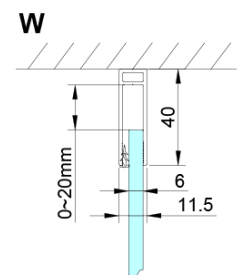

LORO Square screen 900x900 mm

Order code: GN4690-04

Basic information

Brand: Gelco

Series: LORO

Size

Width: 900 mm

Height: 2000 mm

Depth: 900 mm

Properties

Profile colour: Chrome - polished aluminum

Shape: Square shower enclosures

Type of opening: Single pivot door

Opening direction: Versatile

Opening width: 610 mm

Glass colour: TRANSPARENT glass

Glass finish: Coated glass

Glass thickness: 6 mm

Properties: Frameless design, Opening outside and inside

Weight / Piece: 70.0 kg

Packaging: 2 Piece

Warranty: 2 years

Technical sheet

GN4690/GN4610/GN4611/GN4612 + GN3580/GN3590/GN3510/GN3512

Model	A	B	C	D
GN4690	885-915	610	168	
GN4610	985-1015	610	268	
GN4611	1085-1115	610	368	
GN4612	1185-1215	610	468	
GN3580				785-805
GN3590				885-905
GN3510				985-1005
GN3512				1185-1205