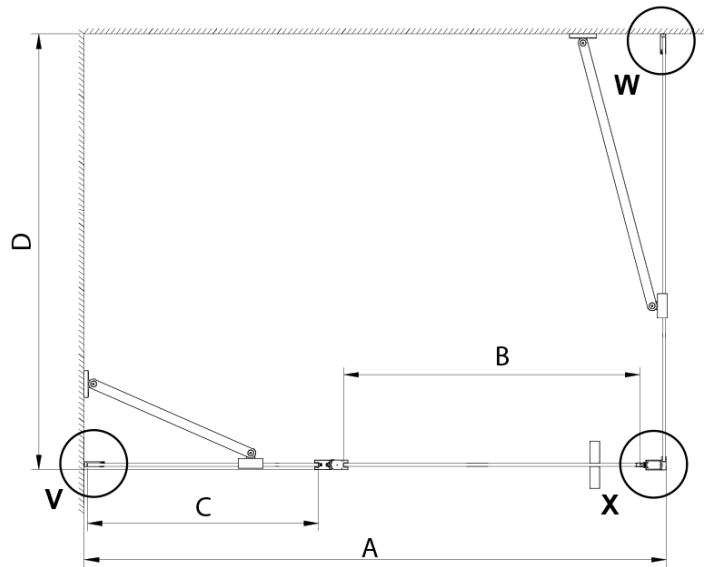

Technical sheet

GN4690/GN4610/GN4611/GN4612 + GN3580/GN3590/GN3510/GN3512