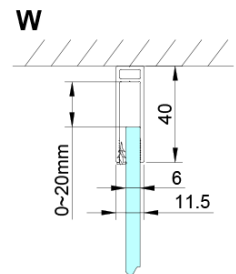

### Size

**Width:** 900 mm

**Height:** 2000 mm

**Depth:** 900 mm

### Properties

**Profile colour:** Chrome - polished aluminum

**Shape:** Square shower enclosures

**Type of opening:** Single pivot door

**Opening direction:** Versatile

**Opening width:** 610 mm

**Glass colour:** TRANSPARENT glass

**Glass finish:** Coated glass

**Glass thickness:** 6 mm

**Properties:** Frameless design, Opening outside and inside

**Weight / Piece:** 70.0 kg

**Packaging:** 2 Piece

**Warranty:** 2 years

Technical sheet

GN4690/GN4610/GN4611/GN4612 + GN3580/GN3590/GN3510/GN3512

Model	A	B	C	D
GN4690	885-915	610	168	
GN4610	985-1015	610	268	
GN4611	1085-1115	610	368	
GN4612	1185-1215	610	468	
GN3580				785-805
GN3590				885-905
GN3510				985-1005
GN3512				1185-1205