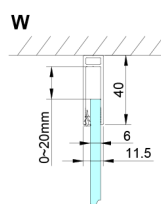

LORO Square screen 900x900 mm

Order code: GN4690-04

Size

Width: 900 mm
 Height: 2000 mm
 Depth: 900 mm

Properties

Warranty: 2 years

Technical sheet

GN4690/GN4610/GN4611/GN4612 + GN3580/GN3590/GN3510/GN3512

| Model | A | B | C | D |
|--------|-----------|-----|-----|-----------|
| GN4690 | 885-915 | 610 | 168 | |
| GN4610 | 985-1015 | 610 | 268 | |
| GN4611 | 1085-1115 | 610 | 368 | |
| GN4612 | 1185-1215 | 610 | 468 | |
| GN3580 | | | | 785-805 |
| GN3590 | | | | 885-905 |
| GN3510 | | | | 985-1005 |
| GN3512 | | | | 1185-1205 |