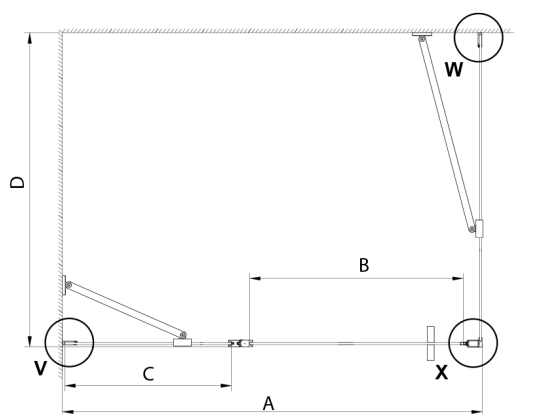

LORO Square screen 900x900 mm

Order code: GN4690-04

Size

Width: 900 mm
 Height: 2000 mm
 Depth: 900 mm

Properties

Warranty: 2 years

Technical sheet

GN4690/GN4610/GN4611/GN4612 + GN3580/GN3590/GN3510/GN3512

| Model | A | B | C | D |
|--------|-----------|-----|-----|-----------|
| GN4690 | 885-915 | 610 | 168 | |
| GN4610 | 985-1015 | 610 | 268 | |
| GN4611 | 1085-1115 | 610 | 368 | |
| GN4612 | 1185-1215 | 610 | 468 | |
| GN3580 | | | | 785-805 |
| GN3590 | | | | 885-905 |
| GN3510 | | | | 985-1005 |
| GN3512 | | | | 1185-1205 |