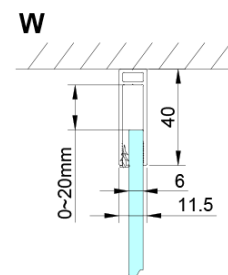

### Size

**Width:** 900 mm  
**Height:** 2000 mm  
**Depth:** 800 mm

### Properties

**Profile colour:** Chrome - polished aluminum  
**Shape:** Rectangular shower enclosures  
**Type of opening:** Single pivot door  
**Opening direction:** Versatile  
**Opening width:** 610 mm  
**Glass colour:** TRANSPARENT glass  
**Glass finish:** Coated glass  
**Glass thickness:** 6 mm  
**Properties:** Frameless design, Opening outside and inside  
**Weight / Piece:** 70.0 kg  
**Packaging:** 2 Piece  
**Warranty:** 2 years

### Spare parts

LORO Mounting Kit (Order code: NDGN01)

Technical sheet

GN4690/GN4610/GN4611/GN4612 + GN3580/GN3590/GN3510/GN3512

Model	A	B	C	D
GN4690	885-915	610	168	
GN4610	985-1015	610	268	
GN4611	1085-1115	610	368	
GN4612	1185-1215	610	468	
GN3580				785-805
GN3590				885-905
GN3510				985-1005
GN3512				1185-1205