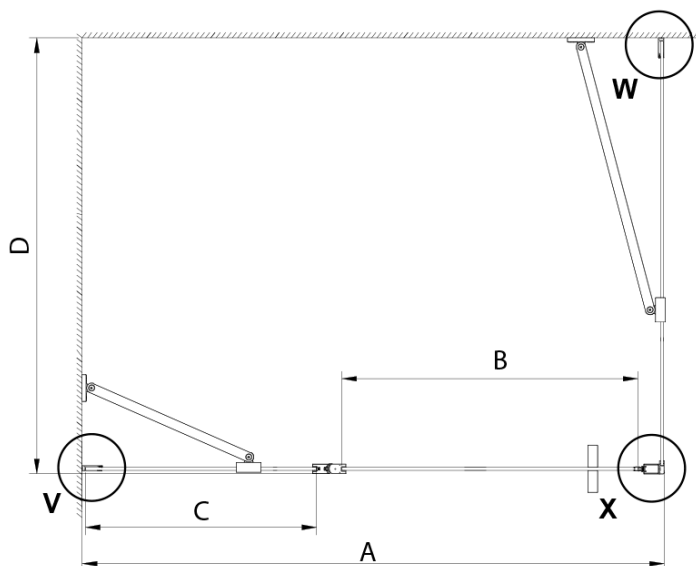

Technical sheet

GN4690/GN4610/GN4611/GN4612 + GN3580/GN3590/GN3510/GN3512