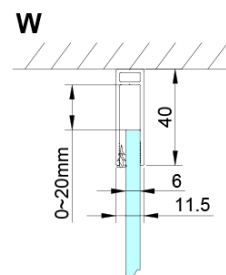

### Size

**Width:** 900 mm

**Height:** 2000 mm

**Depth:** 1200 mm

### Properties

**Profile colour:** Chrome - polished aluminum

**Shape:** Rectangular shower enclosures

**Type of opening:** Single pivot door

**Opening direction:** Versatile

**Opening width:** 610 mm

**Glass colour:** TRANSPARENT glass

**Glass finish:** Coated glass

**Glass thickness:** 6 mm

**Properties:** Frameless design, Opening outside and inside

**Weight / Piece:** 76.0 kg

**Packaging:** 2 Piece

**Warranty:** 2 years

Technical sheet

GN4690/GN4610/GN4611/GN4612 + GN3580/GN3590/GN3510/GN3512

Model	A	B	C	D
GN4690	885-915	610	168	
GN4610	985-1015	610	268	
GN4611	1085-1115	610	368	
GN4612	1185-1215	610	468	
GN3580				785-805
GN3590				885-905
GN3510				985-1005
GN3512				1185-1205