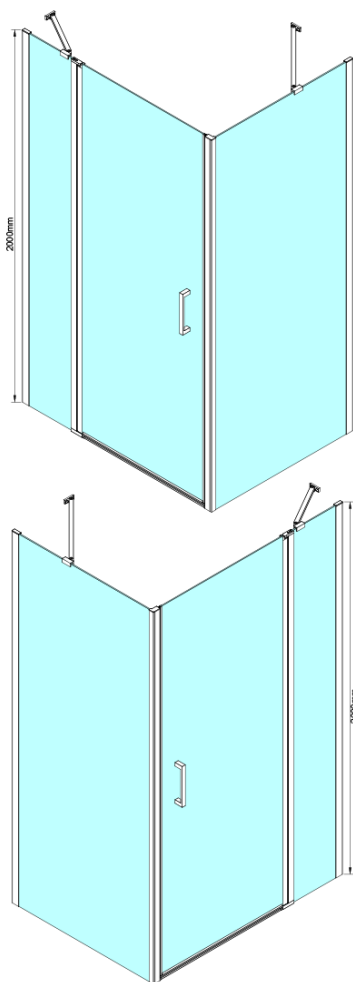

Technical sheet

GN4690/GN4610/GN4611/GN4612 + GN3580/GN3590/GN3510/GN3512