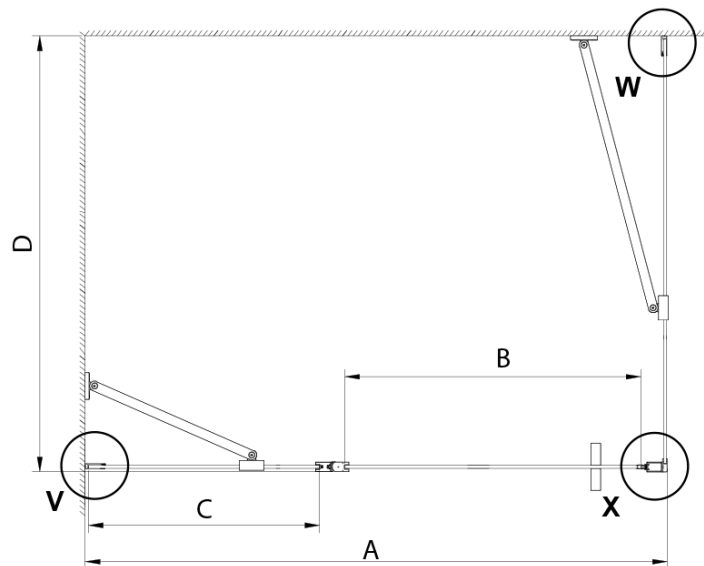

Depth: 900 mm

Properties

Profile colour: Chrome - polished aluminum

Shape: Rectangular shower enclosures

Type of opening: Single pivot door

Opening direction: Versatile

Opening width: 610 mm

Glass colour: TRANSPARENT glass

Glass finish: Coated glass

Glass thickness: 6 mm

Properties: Frameless design, Opening outside and inside

Weight / Piece: 78.0 kg

Packaging: 2 Piece

Warranty: 2 years

Technical sheet

GN4690/GN4610/GN4611/GN4612 + GN3580/GN3590/GN3510/GN3512

Model	A	B	C	D
GN4690	885-915	610	168	
GN4610	985-1015	610	268	
GN4611	1085-1115	610	368	
GN4612	1185-1215	610	468	
GN3580				785-805
GN3590				885-905
GN3510				985-1005
GN3512				1185-1205