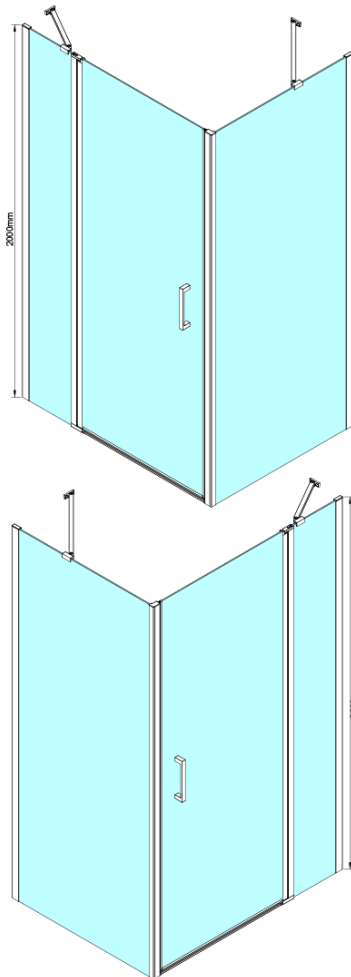

LORO Rectangular screen 1200x900 mm

Order code: GN4612-04

Basic information

Brand: Gelco

Series: LORO

Size

Width: 1200 mm

Height: 2000 mm

Depth: 900 mm

Properties

Profile colour: Chrome - polished aluminum

Shape: Rectangular shower enclosures

Type of opening: Single pivot door

Opening direction: Versatile

Opening width: 610 mm

Glass colour: TRANSPARENT glass

Glass finish: Coated glass

Glass thickness: 6 mm

Properties: Frameless design, Opening outside and inside

Weight / Piece: 78.0 kg

Packaging: 2 Piece

Warranty: 2 years

Technical sheet

GN4690/GN4610/GN4611/GN4612 + GN3580/GN3590/GN3510/GN3512

Model	A	B	C	D
GN4690	885-915	610	168	
GN4610	985-1015	610	268	
GN4611	1085-1115	610	368	
GN4612	1185-1215	610	468	
GN3580				785-805
GN3590				885-905
GN3510				985-1005
GN3512				1185-1205