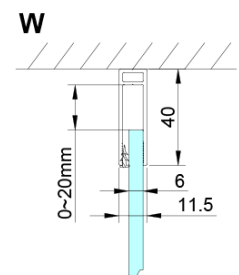

LORO Rectangular screen 1200x900 mm

Order code: GN4612-04

Basic information

Brand: Gelco

Series: LORO

Size

Width: 1200 mm

Height: 2000 mm

Depth: 900 mm

Properties

Profile colour: Chrome - polished aluminum

Shape: Rectangular shower enclosures

Type of opening: Single pivot door

Opening direction: Versatile

Opening width: 610 mm

Glass colour: TRANSPARENT glass

Glass finish: Coated glass

Glass thickness: 6 mm

Properties: Frameless design, Opening outside and inside

Weight / Piece: 78.0 kg

Packaging: 2 Piece

Warranty: 2 years

Technical sheet

GN4690/GN4610/GN4611/GN4612 + GN3580/GN3590/GN3510/GN3512

Model	A	B	C	D
GN4690	885-915	610	168	
GN4610	985-1015	610	268	
GN4611	1085-1115	610	368	
GN4612	1185-1215	610	468	
GN3580				785-805
GN3590				885-905
GN3510				985-1005
GN3512				1185-1205