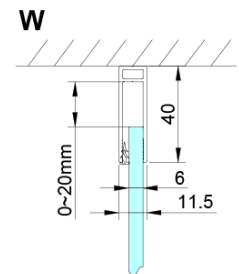

LORO Rectangular screen 1200x800 mm

Order code: GN4612-03

Basic information

Brand: Gelco
Series: LORO

Size

Width: 1200 mm
Height: 2000 mm
Depth: 800 mm

Properties

Profile colour: Chrome - polished aluminum
Shape: Rectangular shower enclosures
Type of opening: Single pivot door
Opening direction: Versatile
Opening width: 610 mm
Glass colour: TRANSPARENT glass
Glass finish: Coated glass
Glass thickness: 6 mm
Properties: Frameless design, Opening outside and inside
Weight / Piece: 78.0 kg
Packaging: 2 Piece
Warranty: 2 years

Spare parts

LORO Mounting Kit (Order code: NDGN01)

Technical sheet

GN4690/GN4610/GN4611/GN4612 + GN3580/GN3590/GN3510/GN3512

Model	A	B	C	D
GN4690	885-915	610	168	
GN4610	985-1015	610	268	
GN4611	1085-1115	610	368	
GN4612	1185-1215	610	468	
GN3580				785-805
GN3590				885-905
GN3510				985-1005
GN3512				1185-1205