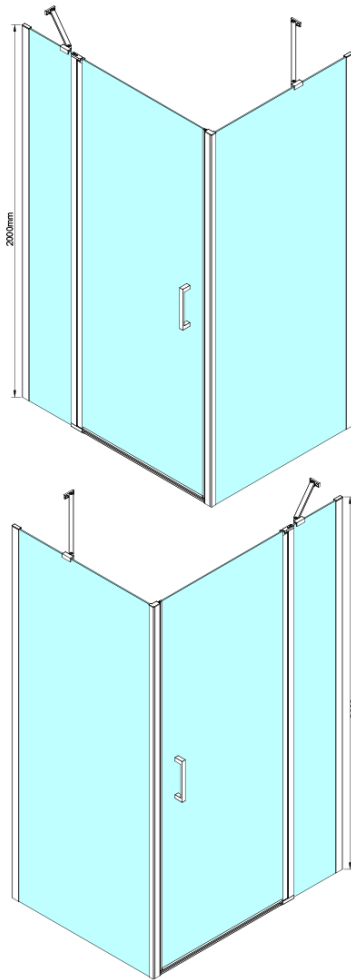

LORO Rectangular screen 1200x800 mm

Order code: GN4612-03

Basic information

Brand: Gelco
Series: LORO

Size

Width: 1200 mm
Height: 2000 mm
Depth: 800 mm

Properties

Profile colour: Chrome - polished aluminum
Shape: Rectangular shower enclosures
Type of opening: Single pivot door
Opening direction: Versatile
Opening width: 610 mm
Glass colour: TRANSPARENT glass
Glass finish: Coated glass
Glass thickness: 6 mm
Properties: Frameless design, Opening outside and inside
Weight / Piece: 78.0 kg
Packaging: 2 Piece
Warranty: 2 years

Spare parts

LORO Mounting Kit (Order code: NDGN01)

Technical sheet

GN4690/GN4610/GN4611/GN4612 + GN3580/GN3590/GN3510/GN3512

Model	A	B	C	D
GN4690	885-915	610	168	
GN4610	985-1015	610	268	
GN4611	1085-1115	610	368	
GN4612	1185-1215	610	468	
GN3580				785-805
GN3590				885-905
GN3510				985-1005
GN3512				1185-1205