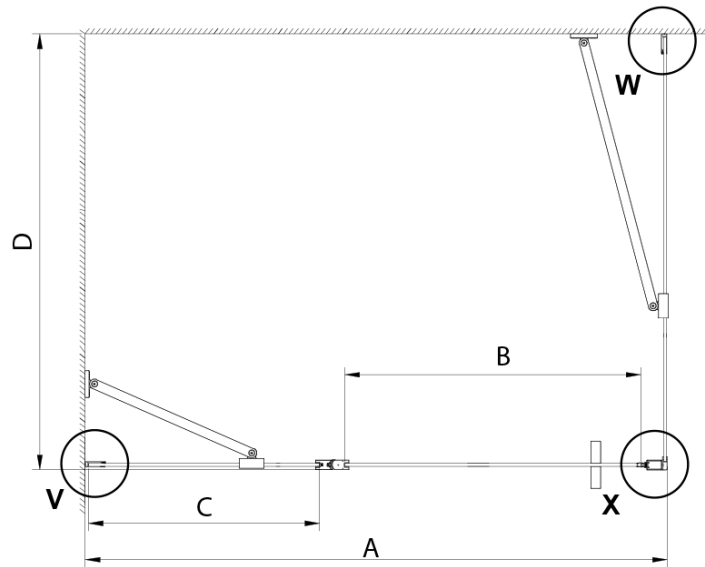

LORO Rectangular screen 1200x800 mm

Order code: GN4612-03

Basic information

Brand: Gelco
Series: LORO

Size

Width: 1200 mm
Height: 2000 mm
Depth: 800 mm

Properties

Profile colour: Chrome - polished aluminum
Shape: Rectangular shower enclosures
Type of opening: Single pivot door
Opening direction: Versatile
Opening width: 610 mm
Glass colour: TRANSPARENT glass
Glass finish: Coated glass
Glass thickness: 6 mm
Properties: Frameless design, Opening outside and inside
Weight / Piece: 78.0 kg
Packaging: 2 Piece
Warranty: 2 years

Spare parts

LORO Mounting Kit (Order code: NDGN01)

Technical sheet

GN4690/GN4610/GN4611/GN4612 + GN3580/GN3590/GN3510/GN3512

Model	A	B	C	D
GN4690	885-915	610	168	
GN4610	985-1015	610	268	
GN4611	1085-1115	610	368	
GN4612	1185-1215	610	468	
GN3580				785-805
GN3590				885-905
GN3510				985-1005
GN3512				1185-1205