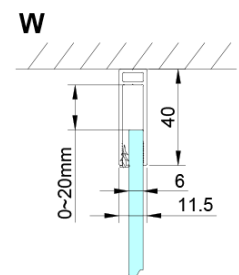

LORO Square screen 1200x1200 mm

Order code: GN4612-02

Basic information

Brand: Gelco

Series: LORO

Size

Width: 1200 mm

Height: 2000 mm

Depth: 1200 mm

Properties

Profile colour: Chrome - polished aluminum

Shape: Square shower enclosures

Type of opening: Single pivot door

Opening direction: Versatile

Opening width: 610 mm

Glass colour: TRANSPARENT glass

Glass finish: Coated glass

Glass thickness: 6 mm

Properties: Frameless design, Opening outside and inside

Weight / Piece: 84.0 kg

Packaging: 2 Piece

Warranty: 2 years

Spare parts

LORO Mounting Kit (Order code: NDGN01)

Technical sheet

GN4690/GN4610/GN4611/GN4612 + GN3580/GN3590/GN3510/GN3512

Model	A	B	C	D
GN4690	885-915	610	168	
GN4610	985-1015	610	268	
GN4611	1085-1115	610	368	
GN4612	1185-1215	610	468	
GN3580				785-805
GN3590				885-905
GN3510				985-1005
GN3512				1185-1205