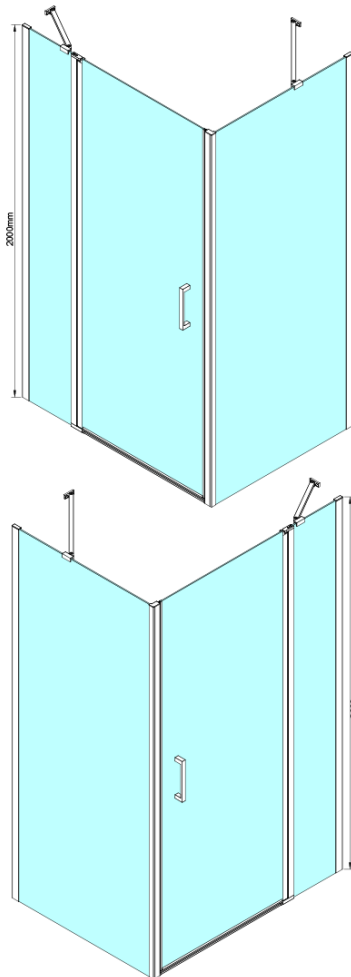

LORO Square screen 1200x1200 mm

Order code: GN4612-02

Basic information

Brand: Gelco

Series: LORO

Size

Width: 1200 mm

Height: 2000 mm

Depth: 1200 mm

Properties

Profile colour: Chrome - polished aluminum

Shape: Square shower enclosures

Type of opening: Single pivot door

Opening direction: Versatile

Opening width: 610 mm

Glass colour: TRANSPARENT glass

Glass finish: Coated glass

Glass thickness: 6 mm

Properties: Frameless design, Opening outside and inside

Weight / Piece: 84.0 kg

Packaging: 2 Piece

Warranty: 2 years

Spare parts

LORO Mounting Kit (Order code: NDGN01)

Technical sheet

GN4690/GN4610/GN4611/GN4612 + GN3580/GN3590/GN3510/GN3512

Model	A	B	C	D
GN4690	885-915	610	168	
GN4610	985-1015	610	268	
GN4611	1085-1115	610	368	
GN4612	1185-1215	610	468	
GN3580				785-805
GN3590				885-905
GN3510				985-1005
GN3512				1185-1205