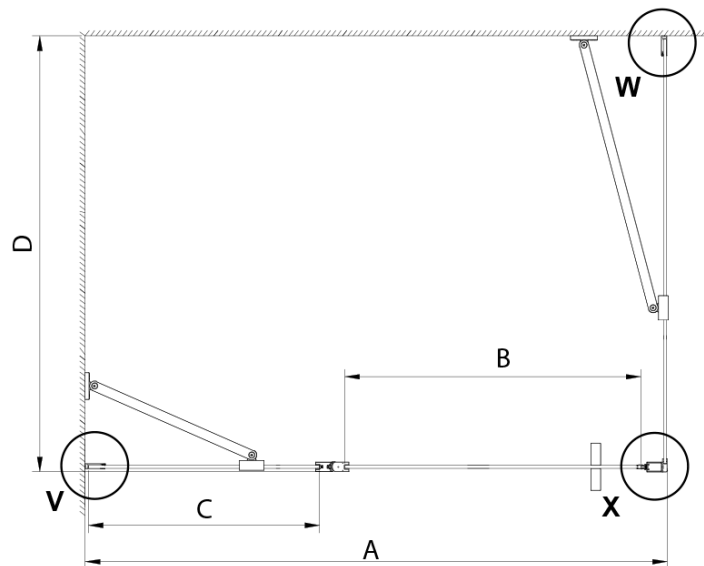

Depth: 1200 mm

Properties

Profile colour: Chrome - polished aluminum

Shape: Square shower enclosures

Type of opening: Single pivot door

Opening direction: Versatile

Opening width: 610 mm

Glass colour: TRANSPARENT glass

Glass finish: Coated glass

Glass thickness: 6 mm

Properties: Frameless design, Opening outside and inside

Weight / Piece: 84.0 kg

Packaging: 2 Piece

Warranty: 2 years

Spare parts

LORO Mounting Kit (Order code: NDGN01)

Technical sheet

GN4690/GN4610/GN4611/GN4612 + GN3580/GN3590/GN3510/GN3512

Model	A	B	C	D
GN4690	885-915	610	168	
GN4610	985-1015	610	268	
GN4611	1085-1115	610	368	
GN4612	1185-1215	610	468	
GN3580				785-805
GN3590				885-905
GN3510				985-1005
GN3512				1185-1205