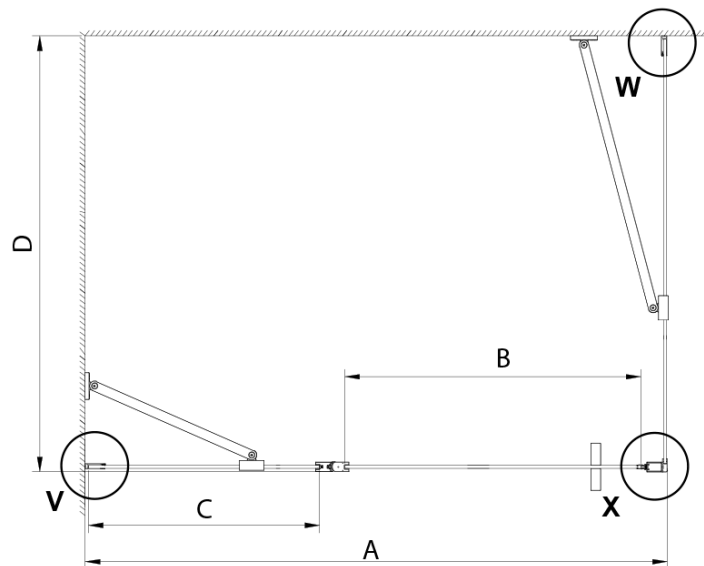

Depth: 1200 mm

Properties

Profile colour: Chrome - polished aluminum

Shape: Square shower enclosures

Type of opening: Single pivot door

Opening direction: Versatile

Opening width: 610 mm

Glass colour: TRANSPARENT glass

Glass finish: Coated glass

Glass thickness: 6 mm

Properties: Frameless design, Opening outside and inside

Weight / Piece: 84.0 kg

Packaging: 2 Piece

Warranty: 2 years

Technical sheet

GN4690/GN4610/GN4611/GN4612 + GN3580/GN3590/GN3510/GN3512

Model	A	B	C	D
GN4690	885-915	610	168	
GN4610	985-1015	610	268	
GN4611	1085-1115	610	368	
GN4612	1185-1215	610	468	
GN3580				785-805
GN3590				885-905
GN3510				985-1005
GN3512				1185-1205