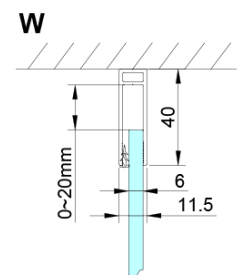

LORO Square screen 1200x1200 mm

Order code: GN4612-02

Basic information

Brand: Gelco

Series: LORO

Size

Width: 1200 mm

Height: 2000 mm

Depth: 1200 mm

Properties

Profile colour: Chrome - polished aluminum

Shape: Square shower enclosures

Type of opening: Single pivot door

Opening direction: Versatile

Opening width: 610 mm

Glass colour: TRANSPARENT glass

Glass finish: Coated glass

Glass thickness: 6 mm

Properties: Frameless design, Opening outside and inside

Weight / Piece: 84.0 kg

Packaging: 2 Piece

Warranty: 2 years

Technical sheet

GN4690/GN4610/GN4611/GN4612 + GN3580/GN3590/GN3510/GN3512

Model	A	B	C	D
GN4690	885-915	610	168	
GN4610	985-1015	610	268	
GN4611	1085-1115	610	368	
GN4612	1185-1215	610	468	
GN3580				785-805
GN3590				885-905
GN3510				985-1005
GN3512				1185-1205