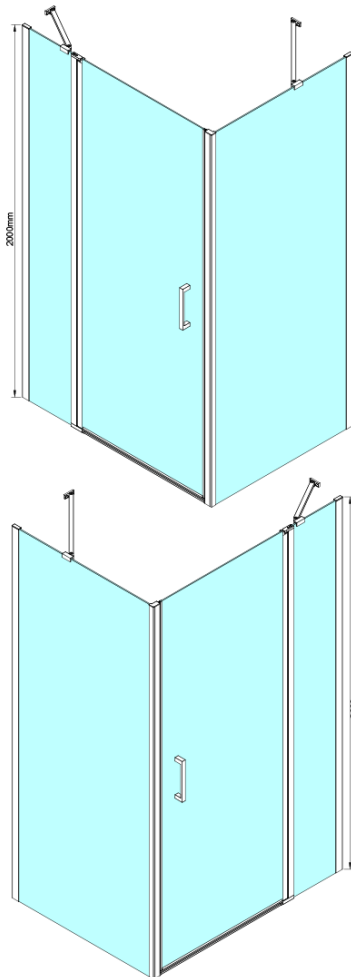

LORO Square screen 1200x1200 mm

Order code: GN4612-02

Basic information

Brand: Gelco

Series: LORO

Size

Width: 1200 mm

Height: 2000 mm

Depth: 1200 mm

Properties

Profile colour: Chrome - polished aluminum

Shape: Square shower enclosures

Type of opening: Single pivot door

Opening direction: Versatile

Opening width: 610 mm

Glass colour: TRANSPARENT glass

Glass finish: Coated glass

Glass thickness: 6 mm

Properties: Frameless design, Opening outside and inside

Weight / Piece: 84.0 kg

Packaging: 2 Piece

Warranty: 2 years

Technical sheet

GN4690/GN4610/GN4611/GN4612 + GN3580/GN3590/GN3510/GN3512

Model	A	B	C	D
GN4690	885-915	610	168	
GN4610	985-1015	610	268	
GN4611	1085-1115	610	368	
GN4612	1185-1215	610	468	
GN3580				785-805
GN3590				885-905
GN3510				985-1005
GN3512				1185-1205