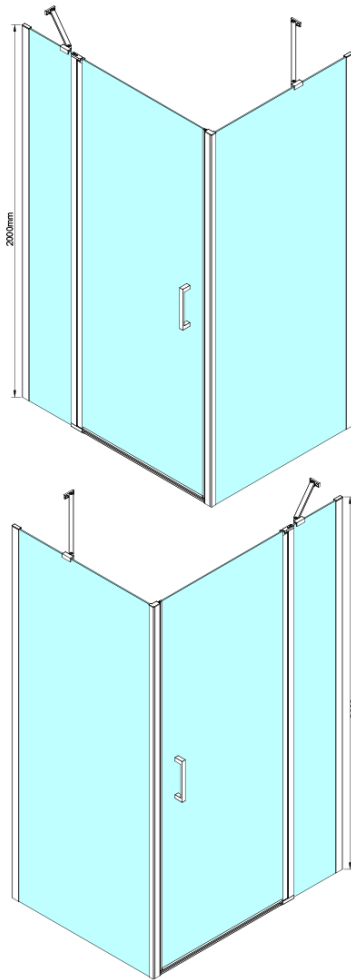

LORO Rectangular screen 1200x1000 mm

Order code: GN4612-01

Basic information

Brand: Gelco

Series: LORO

Size

Width: 1200 mm

Height: 2000 mm

Depth: 1000 mm

Properties

Profile colour: Chrome - polished aluminum

Shape: Rectangular shower enclosures

Type of opening: Single pivot door

Opening direction: Versatile

Opening width: 610 mm

Glass colour: TRANSPARENT glass

Glass finish: Coated glass

Glass thickness: 6 mm

Properties: Frameless design, Opening outside and inside

Weight / Piece: 80.0 kg

Packaging: 2 Piece

Warranty: 2 years

Technical sheet

GN4690/GN4610/GN4611/GN4612 + GN3580/GN3590/GN3510/GN3512

Model	A	B	C	D
GN4690	885-915	610	168	
GN4610	985-1015	610	268	
GN4611	1085-1115	610	368	
GN4612	1185-1215	610	468	
GN3580				785-805
GN3590				885-905
GN3510				985-1005
GN3512				1185-1205