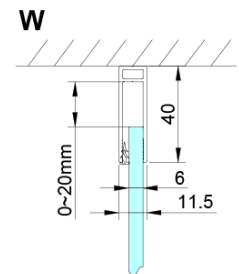

Depth: 1000 mm

Properties

Profile colour: Chrome - polished aluminum

Shape: Rectangular shower enclosures

Type of opening: Single pivot door

Opening direction: Versatile

Opening width: 610 mm

Glass colour: TRANSPARENT glass

Glass finish: Coated glass

Glass thickness: 6 mm

Properties: Frameless design, Opening outside and inside

Weight / Piece: 80.0 kg

Packaging: 2 Piece

Warranty: 2 years

Technical sheet

GN4690/GN4610/GN4611/GN4612 + GN3580/GN3590/GN3510/GN3512

Model	A	B	C	D
GN4690	885-915	610	168	
GN4610	985-1015	610	268	
GN4611	1085-1115	610	368	
GN4612	1185-1215	610	468	
GN3580				785-805
GN3590				885-905
GN3510				985-1005
GN3512				1185-1205