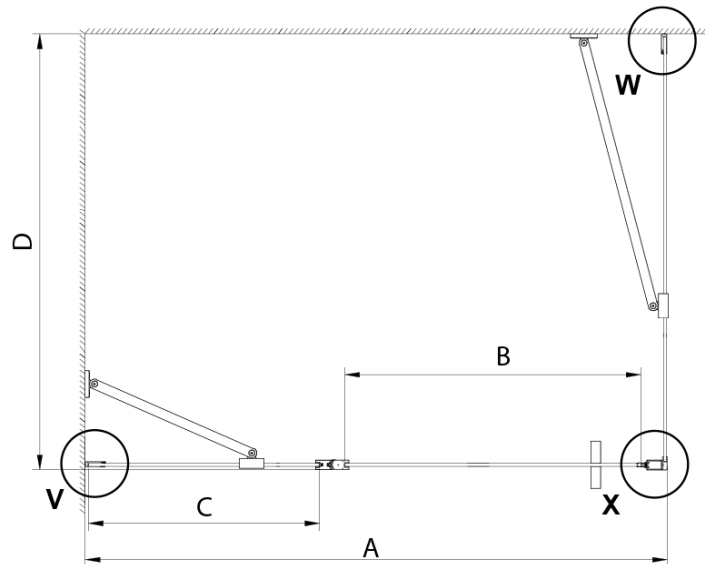

Depth: 1000 mm

Properties

Profile colour: Chrome - polished aluminum

Shape: Rectangular shower enclosures

Type of opening: Single pivot door

Opening direction: Versatile

Opening width: 610 mm

Glass colour: TRANSPARENT glass

Glass finish: Coated glass

Glass thickness: 6 mm

Properties: Frameless design, Opening outside and inside

Weight / Piece: 80.0 kg

Packaging: 2 Piece

Warranty: 2 years

Technical sheet

GN4690/GN4610/GN4611/GN4612 + GN3580/GN3590/GN3510/GN3512

Model	A	B	C	D
GN4690	885-915	610	168	
GN4610	985-1015	610	268	
GN4611	1085-1115	610	368	
GN4612	1185-1215	610	468	
GN3580				785-805
GN3590				885-905
GN3510				985-1005
GN3512				1185-1205