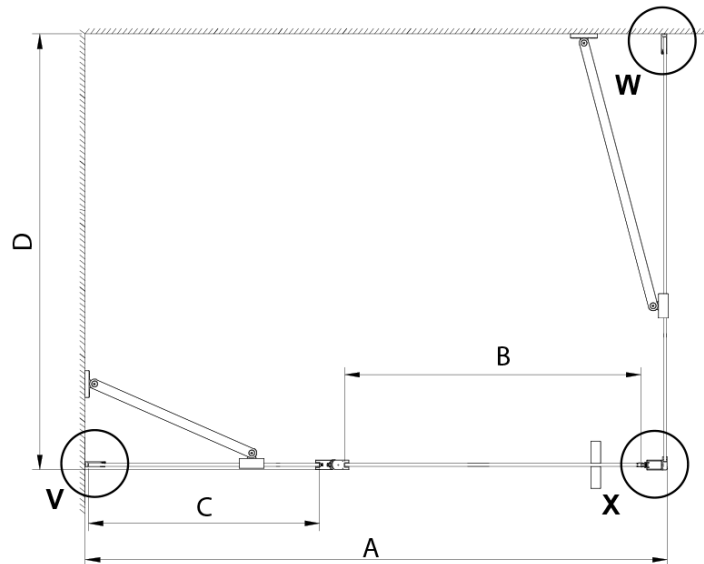

Depth: 1000 mm

Properties

Profile colour: Chrome - polished aluminum

Shape: Rectangular shower enclosures

Type of opening: Single pivot door

Opening direction: Versatile

Opening width: 610 mm

Glass colour: TRANSPARENT glass

Glass finish: Coated glass

Glass thickness: 6 mm

Properties: Frameless design, Opening outside and inside

Weight / Piece: 80.0 kg

Packaging: 2 Piece

Warranty: 2 years

Technical sheet

GN4690/GN4610/GN4611/GN4612 + GN3580/GN3590/GN3510/GN3512

Model	A	B	C	D
GN4690	885-915	610	168	
GN4610	985-1015	610	268	
GN4611	1085-1115	610	368	
GN4612	1185-1215	610	468	
GN3580				785-805
GN3590				885-905
GN3510				985-1005
GN3512				1185-1205