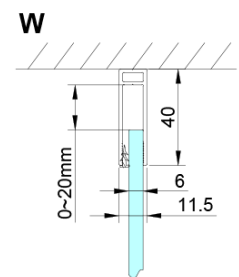

Technical sheet

GN4690/GN4610/GN4611/GN4612 + GN3580/GN3590/GN3510/GN3512