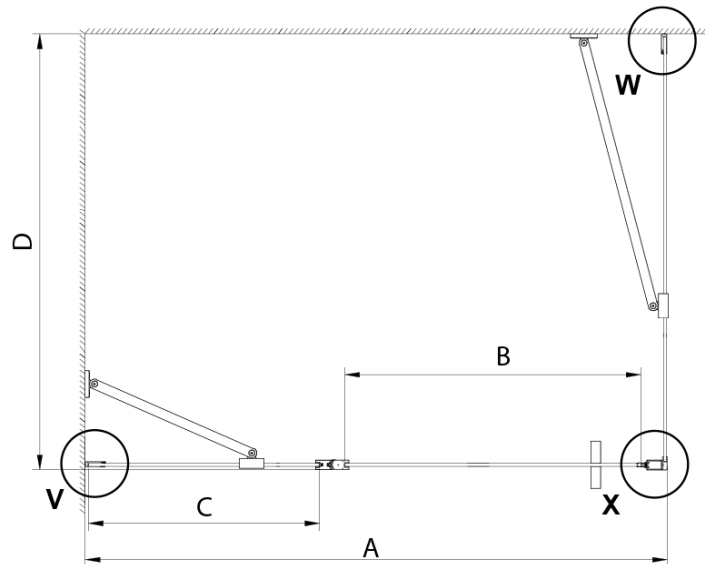

Technical sheet

GN4690/GN4610/GN4611/GN4612 + GN3580/GN3590/GN3510/GN3512