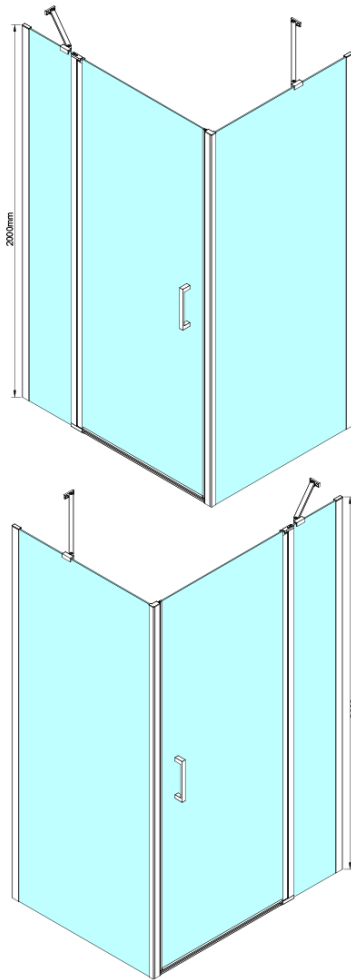

Technical sheet

GN4690/GN4610/GN4611/GN4612 + GN3580/GN3590/GN3510/GN3512