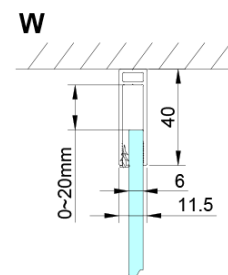

LORO Rectangular screen 1100x900 mm

Order code: GN4611-04

Basic information

Brand: Gelco

Series: LORO

Size

Width: 1100 mm

Height: 2000 mm

Depth: 900 mm

Properties

Profile colour: Chrome - polished aluminum

Shape: Rectangular shower enclosures

Type of opening: Single pivot door

Opening direction: Versatile

Opening width: 610 mm

Glass colour: TRANSPARENT glass

Glass finish: Coated glass

Glass thickness: 6 mm

Properties: Frameless design, Opening outside and inside

Weight / Piece: 74.0 kg

Packaging: 2 Piece

Warranty: 2 years

Spare parts

LORO Mounting Kit (Order code: NDGN01)

Technical sheet

GN4690/GN4610/GN4611/GN4612 + GN3580/GN3590/GN3510/GN3512

Model	A	B	C	D
GN4690	885-915	610	168	
GN4610	985-1015	610	268	
GN4611	1085-1115	610	368	
GN4612	1185-1215	610	468	
GN3580				785-805
GN3590				885-905
GN3510				985-1005
GN3512				1185-1205