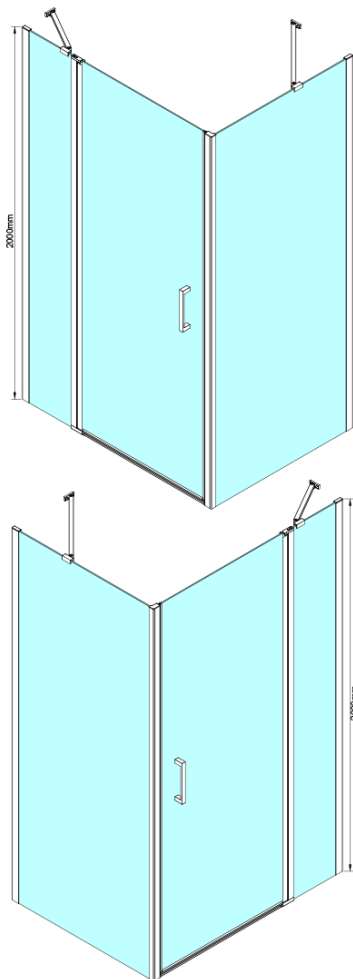

Technical sheet

GN4690/GN4610/GN4611/GN4612 + GN3580/GN3590/GN3510/GN3512